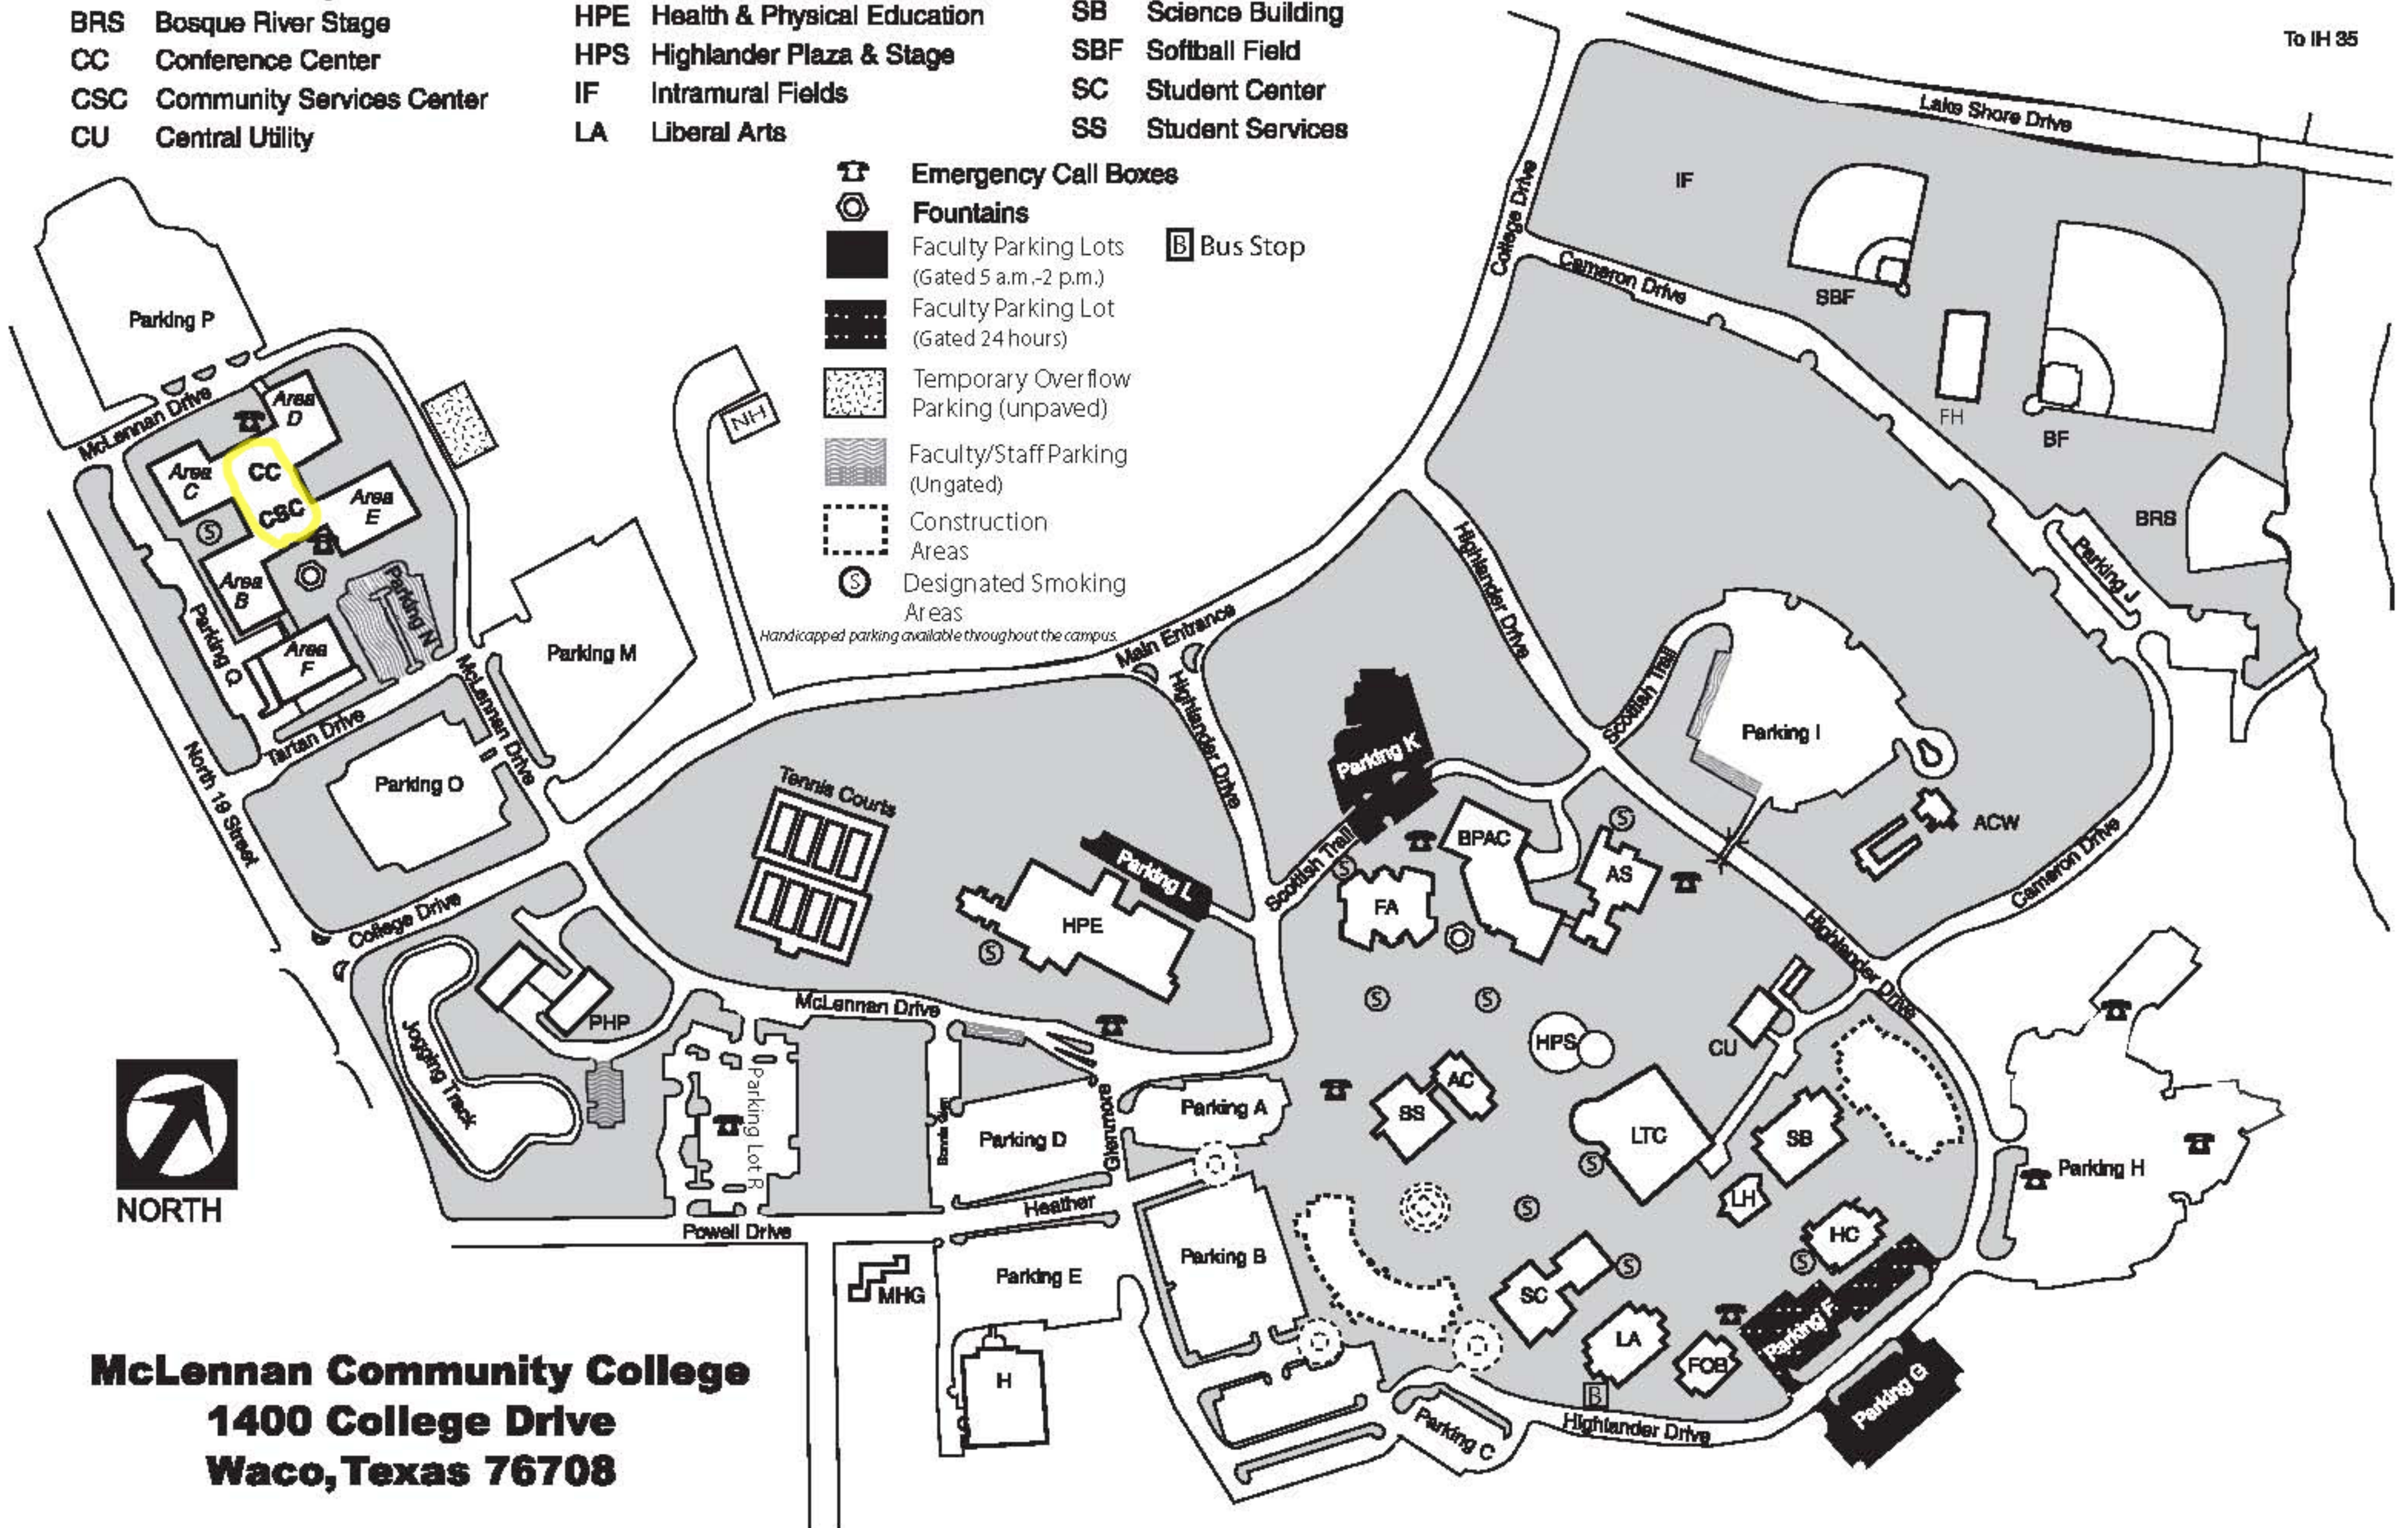

Inside CSC

9x around = 1 mile

AC Administration/Classroom	FA Fine Arts	LH Lecture Hall
ACW Art Center Waco	FH Field House	LTC Learning Technology Center/Library
AS Applied Science	FOB Faculty Office Building	MHG McLennan House & Gardens
BF Baseball Field	H The Highlands	NH Northwood House at MCC
BPAC Ball Performing Arts Center	HC Health Careers	PHP Physical Plant & Campus Police
BRS Bosque River Stage	HPE Health & Physical Education	SB Science Building
CC Conference Center	HPS Highlander Plaza & Stage	SBF Softball Field
CSC Community Services Center	IF Intramural Fields	SC Student Center
CU Central Utility	LA Liberal Arts	SS Student Services

- Emergency Call Boxes
- Fountains
- Faculty Parking Lots (Gated 5 a.m.-2 p.m.)
- Faculty Parking Lot (Gated 24 hours)
- Temporary Overflow Parking (unpaved)
- Faculty/Staff Parking (Ungated)
- Construction Areas
- Designated Smoking Areas
- Bus Stop

Handicapped parking available throughout the campus.

McLennan Community College
1400 College Drive
Waco, Texas 76708

Note: Map correct at time of printing.