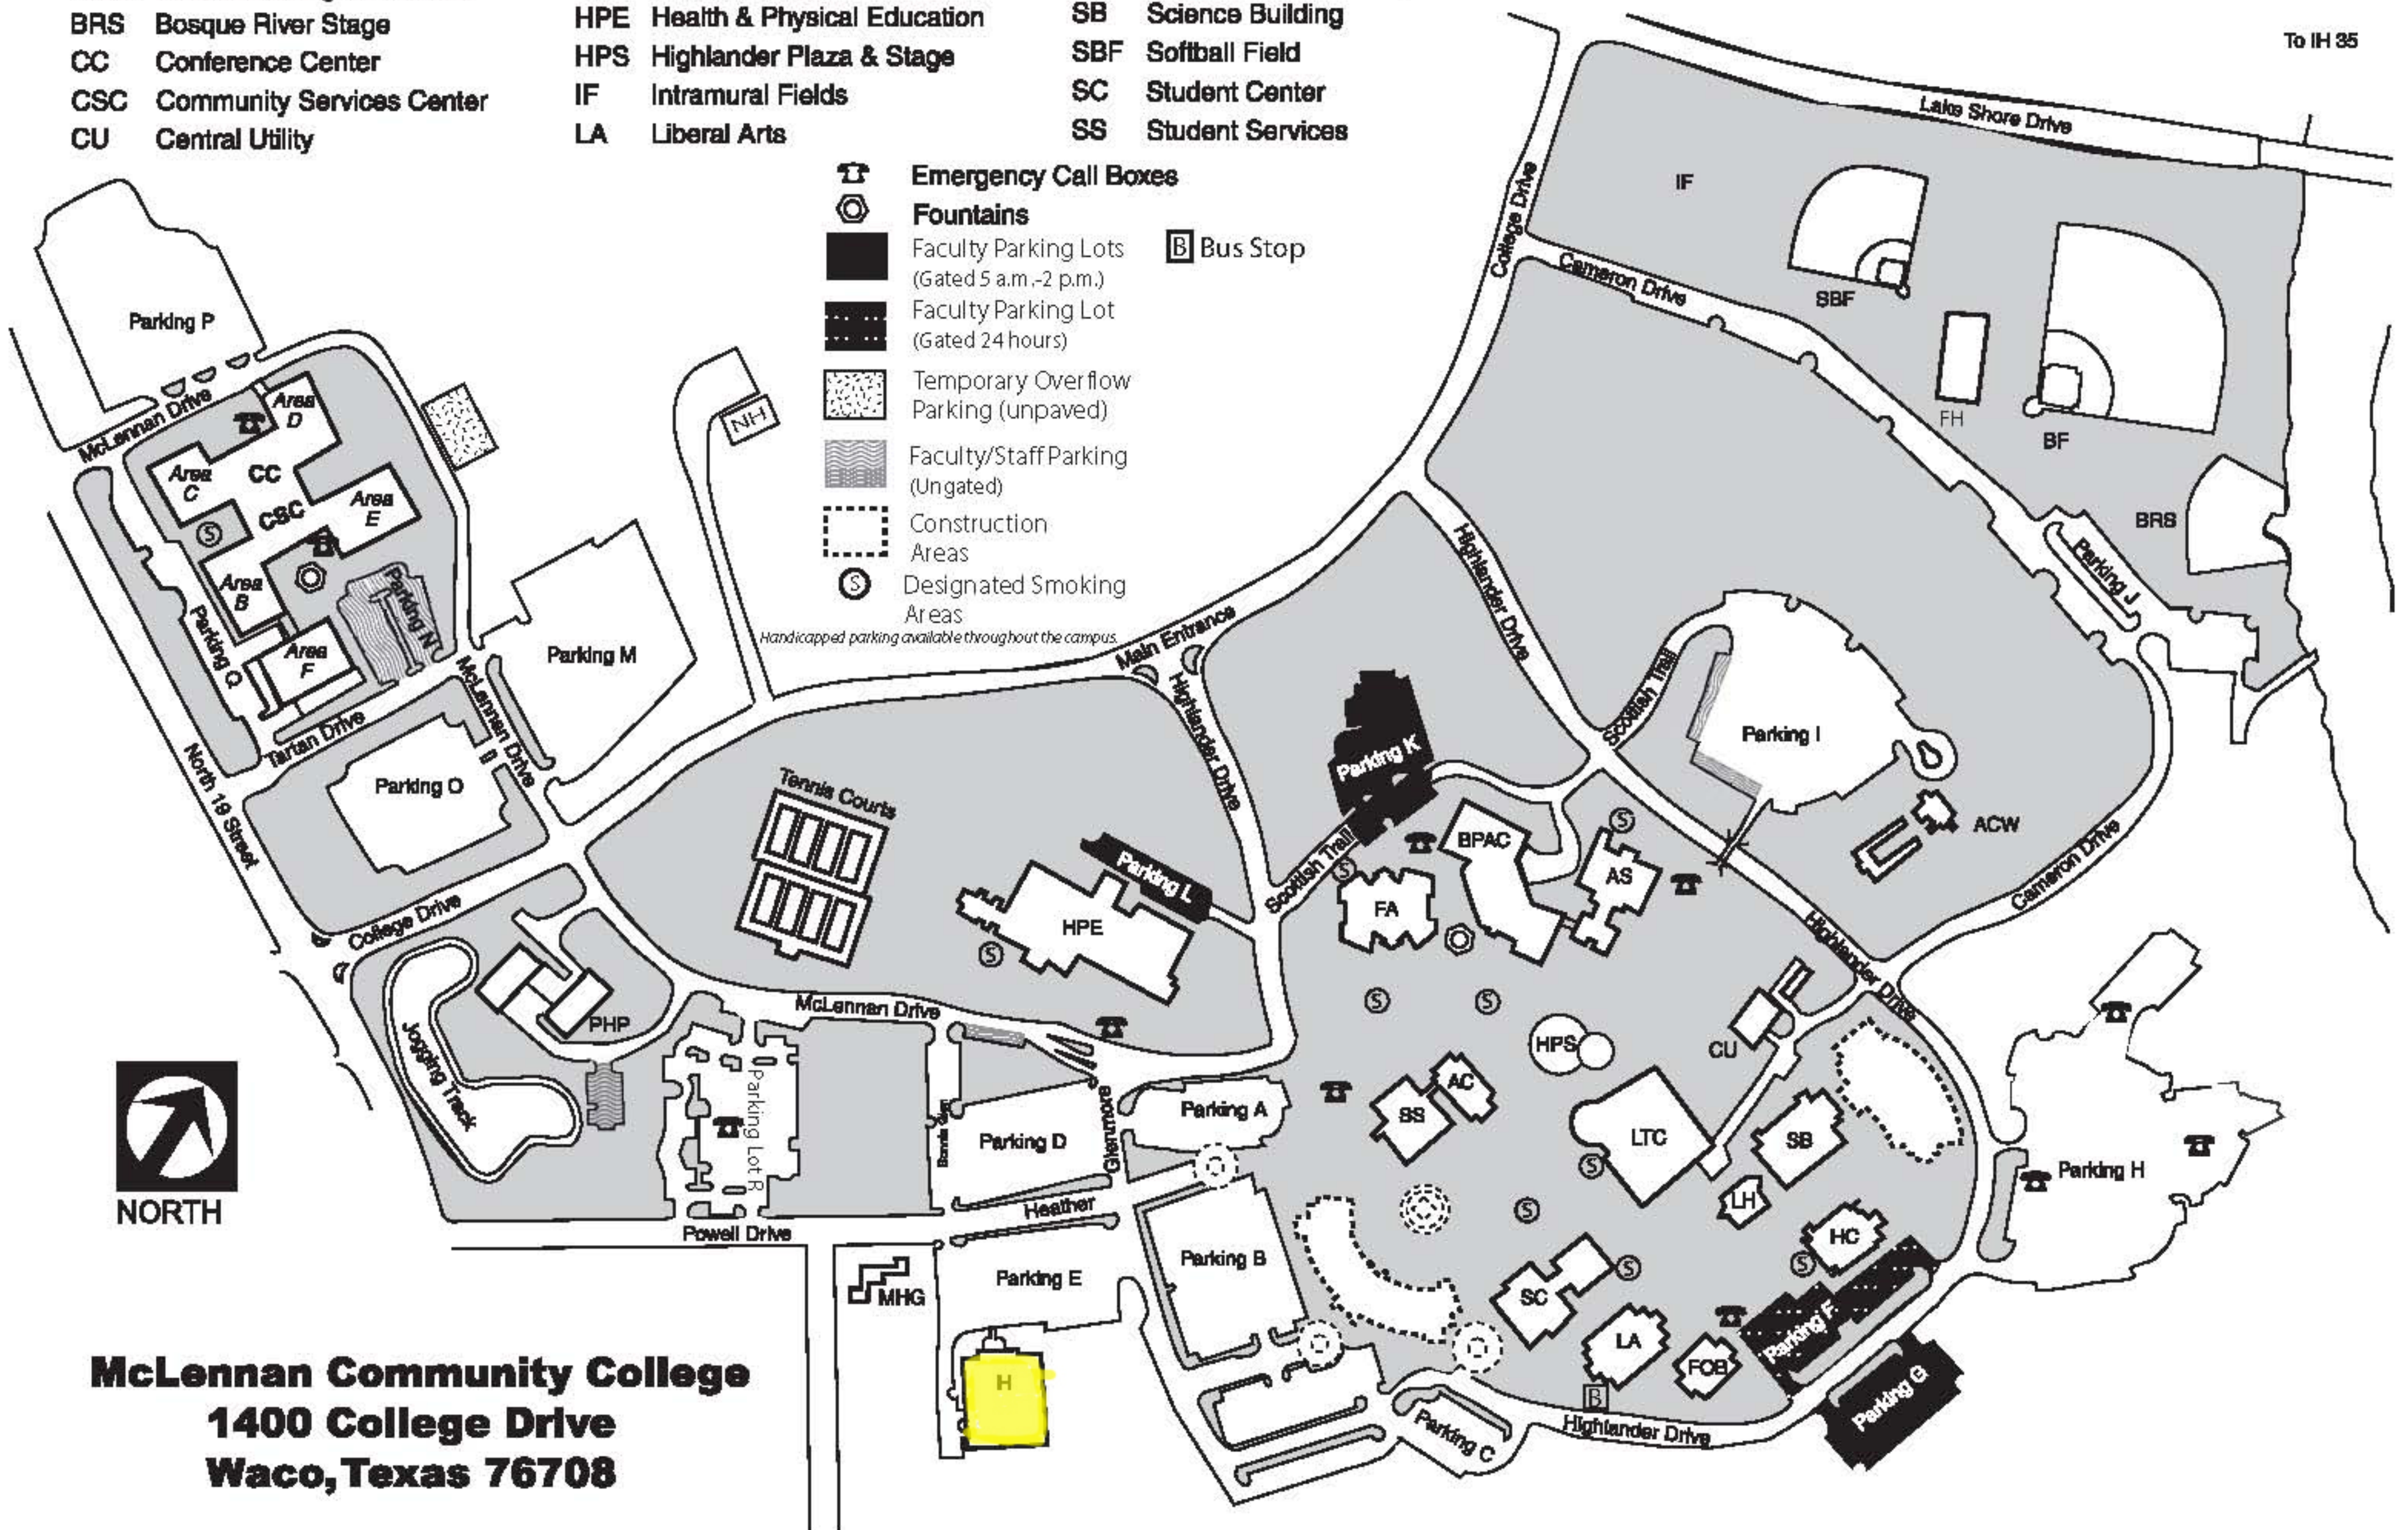

Outer Campus Loop

2.1 Miles

- | | | |
|----------------------------------|---------------------------------|----------------------------------------|
| AC Administration/Classroom | FA Fine Arts | LH Lecture Hall |
| ACW Art Center Waco | FH Field House | LTC Learning Technology Center/Library |
| AS Applied Science | FOB Faculty Office Building | MHG McLennan House & Gardens |
| BF Baseball Field | H The Highlands | NH Northwood House at MCC |
| BPAC Ball Performing Arts Center | HC Health Careers | PHP Physical Plant & Campus Police |
| BRS Bosque River Stage | HPE Health & Physical Education | SB Science Building |
| CC Conference Center | HPS Highlander Plaza & Stage | SBF Softball Field |
| CSC Community Services Center | IF Intramural Fields | SC Student Center |
| CU Central Utility | LA Liberal Arts | SS Student Services |

-  Emergency Call Boxes
-  Fountains
-  Faculty Parking Lots (Gated 5 a.m.-2 p.m.)
-  Faculty Parking Lot (Gated 24 hours)
-  Temporary Overflow Parking (unpaved)
-  Faculty/Staff Parking (Ungated)
-  Construction Areas
-  Designated Smoking Areas
-  Bus Stop

- Emergency Call Boxes
 - Fountains
 - Faculty Parking Lots (Gated 5 a.m.-2 p.m.)
 - Faculty Parking Lot (Gated 24 hours)
 - Temporary Overflow Parking (unpaved)
 - Faculty/Staff Parking (Ungated)
 - Construction Areas
 - Designated Smoking Areas
 - Bus Stop
- Handicapped parking available throughout the campus.*