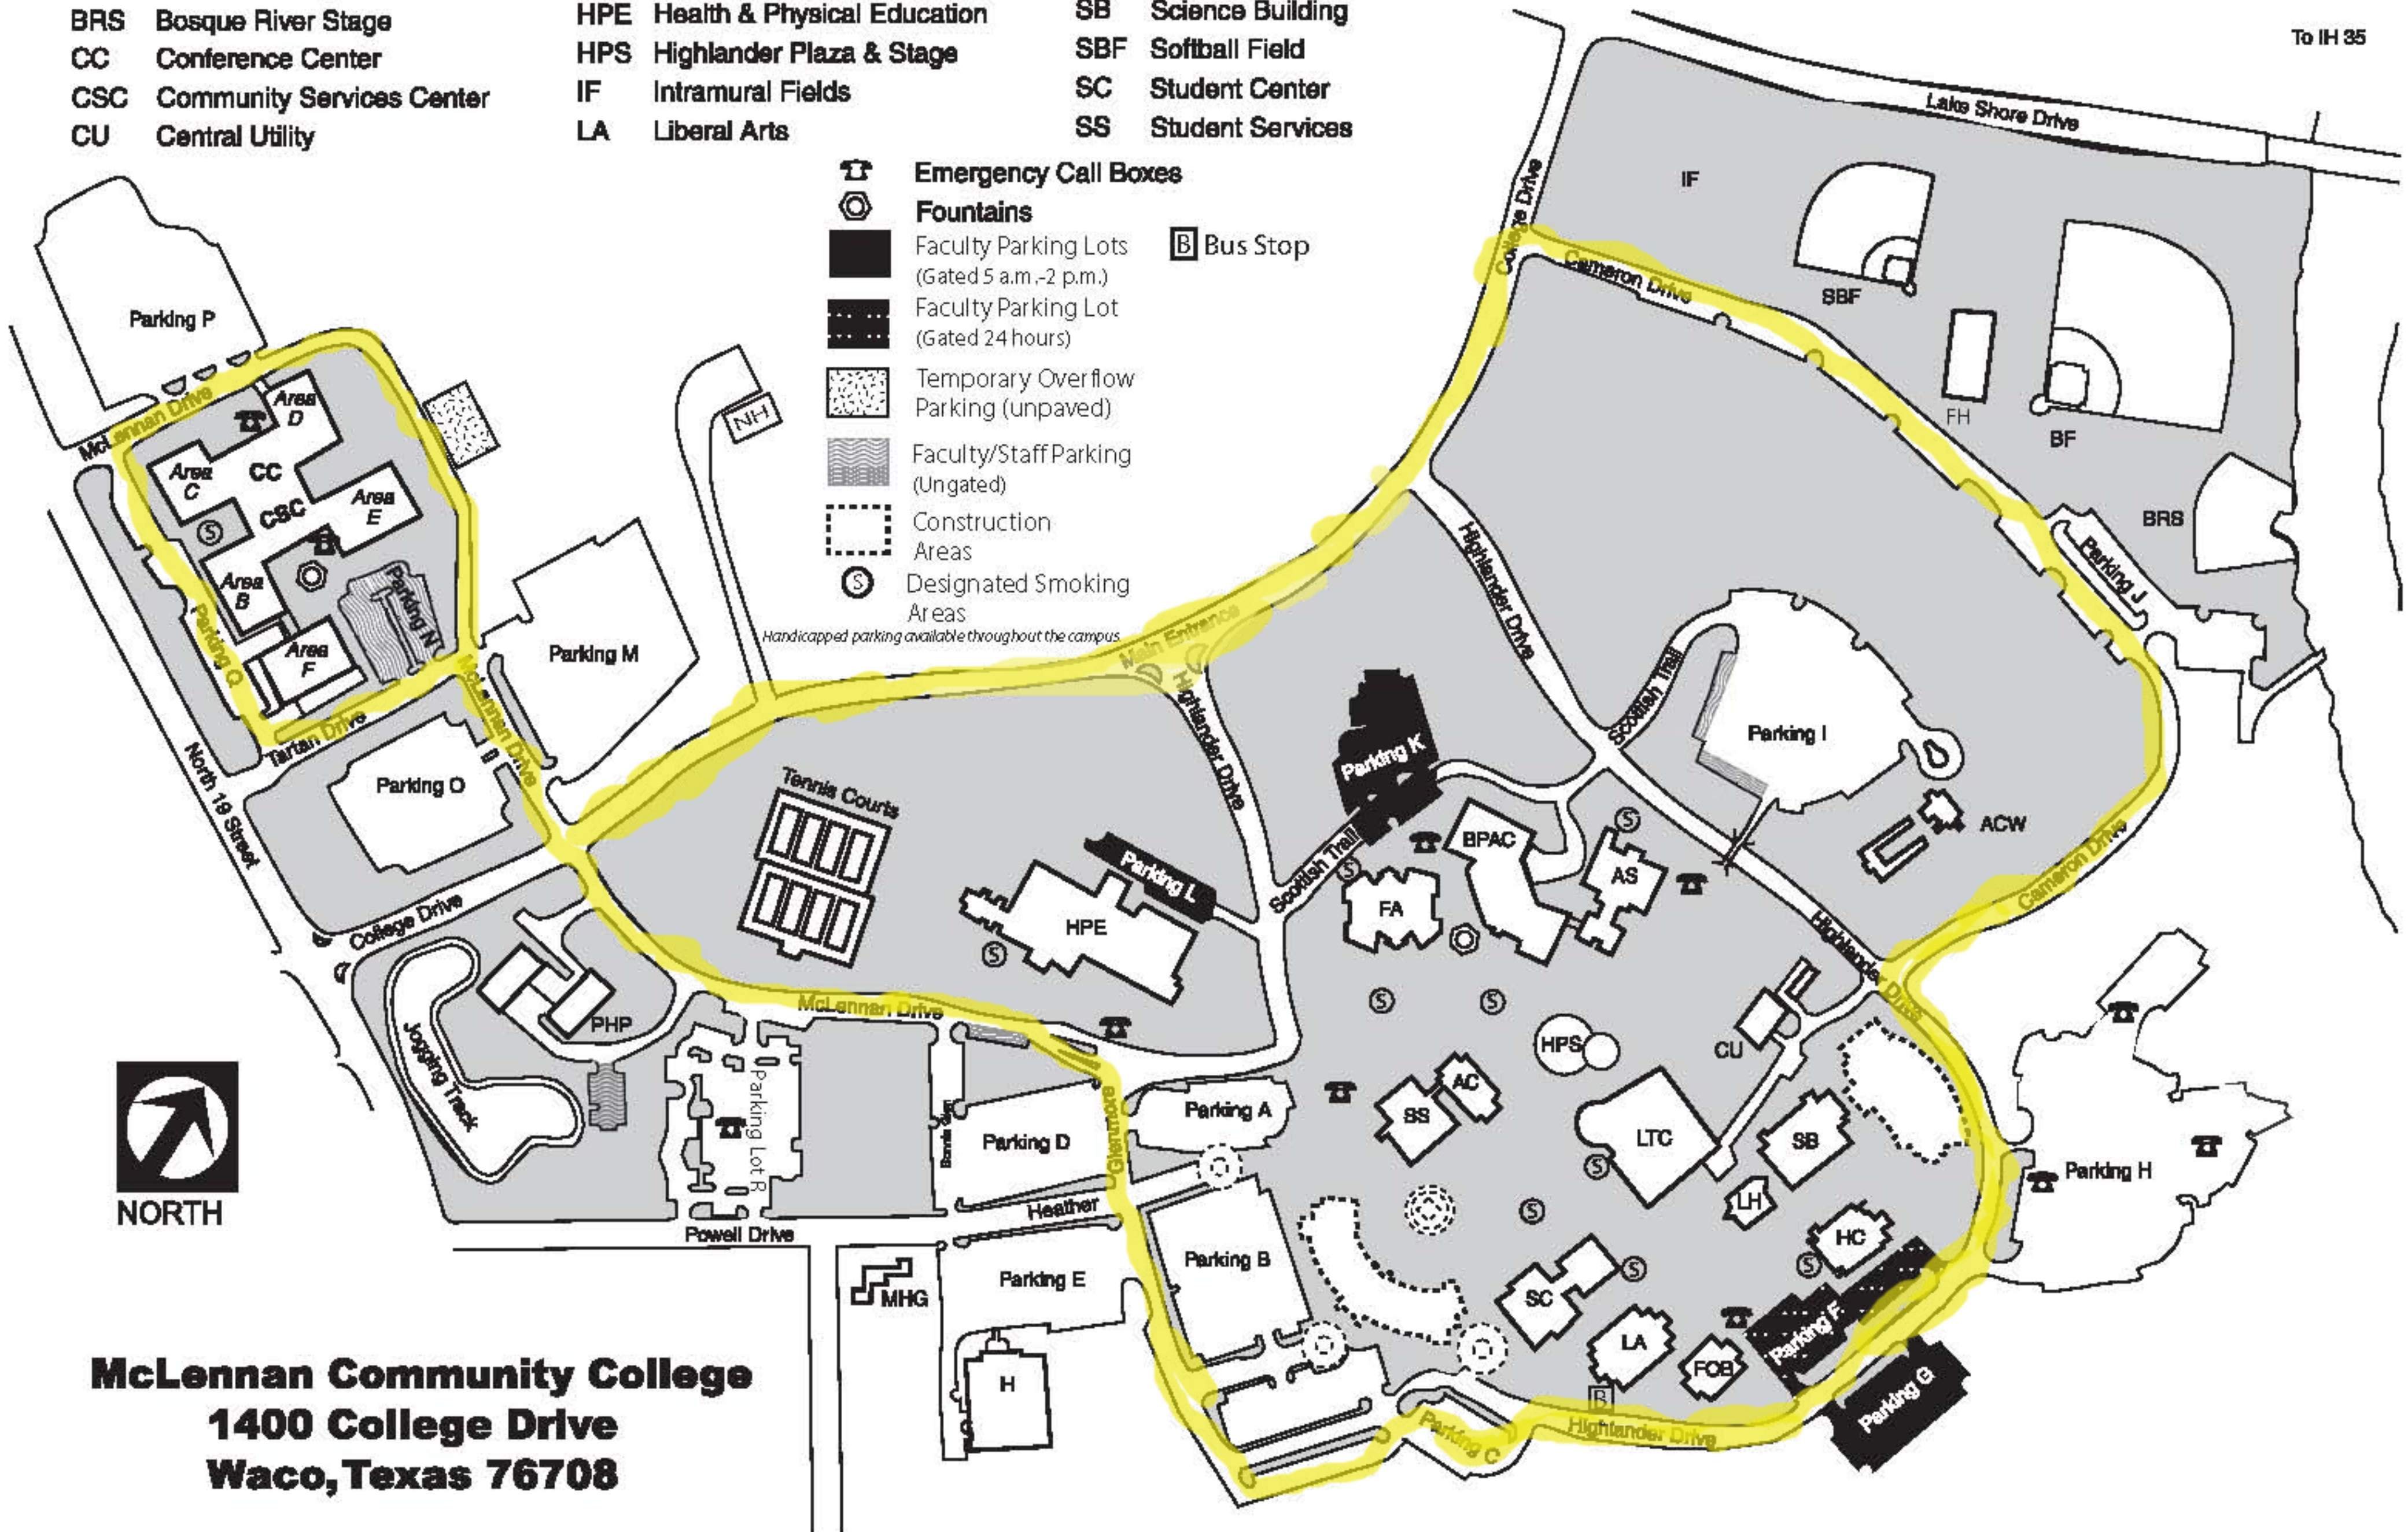

Outer Campus Loop

2.1 Miles

AC Administration/Classroom	FA Fine Arts	LH Lecture Hall
ACW Art Center Waco	FH Field House	LTC Learning Technology Center/Library
AS Applied Science	FOB Faculty Office Building	MHG McLennan House & Gardens
BF Baseball Field	H The Highlands	NH Northwood House at MCC
BPAC Ball Performing Arts Center	HC Health Careers	PHP Physical Plant & Campus Police
BRS Bosque River Stage	HPE Health & Physical Education	SB Science Building
CC Conference Center	HPS Highlander Plaza & Stage	SBF Softball Field
CSC Community Services Center	IF Intramural Fields	SC Student Center
CU Central Utility	LA Liberal Arts	SS Student Services

- Emergency Call Boxes
- Fountains
- Faculty Parking Lots (Gated 5 a.m. - 2 p.m.)
- Faculty Parking Lot (Gated 24 hours)
- Temporary Overflow Parking (unpaved)
- Faculty/Staff Parking (Ungated)
- Construction Areas
- Designated Smoking Areas
- Bus Stop

Handicapped parking available throughout the campus

McLennan Community College
1400 College Drive
Waco, Texas 76708

Note: Map correct at time of printing.