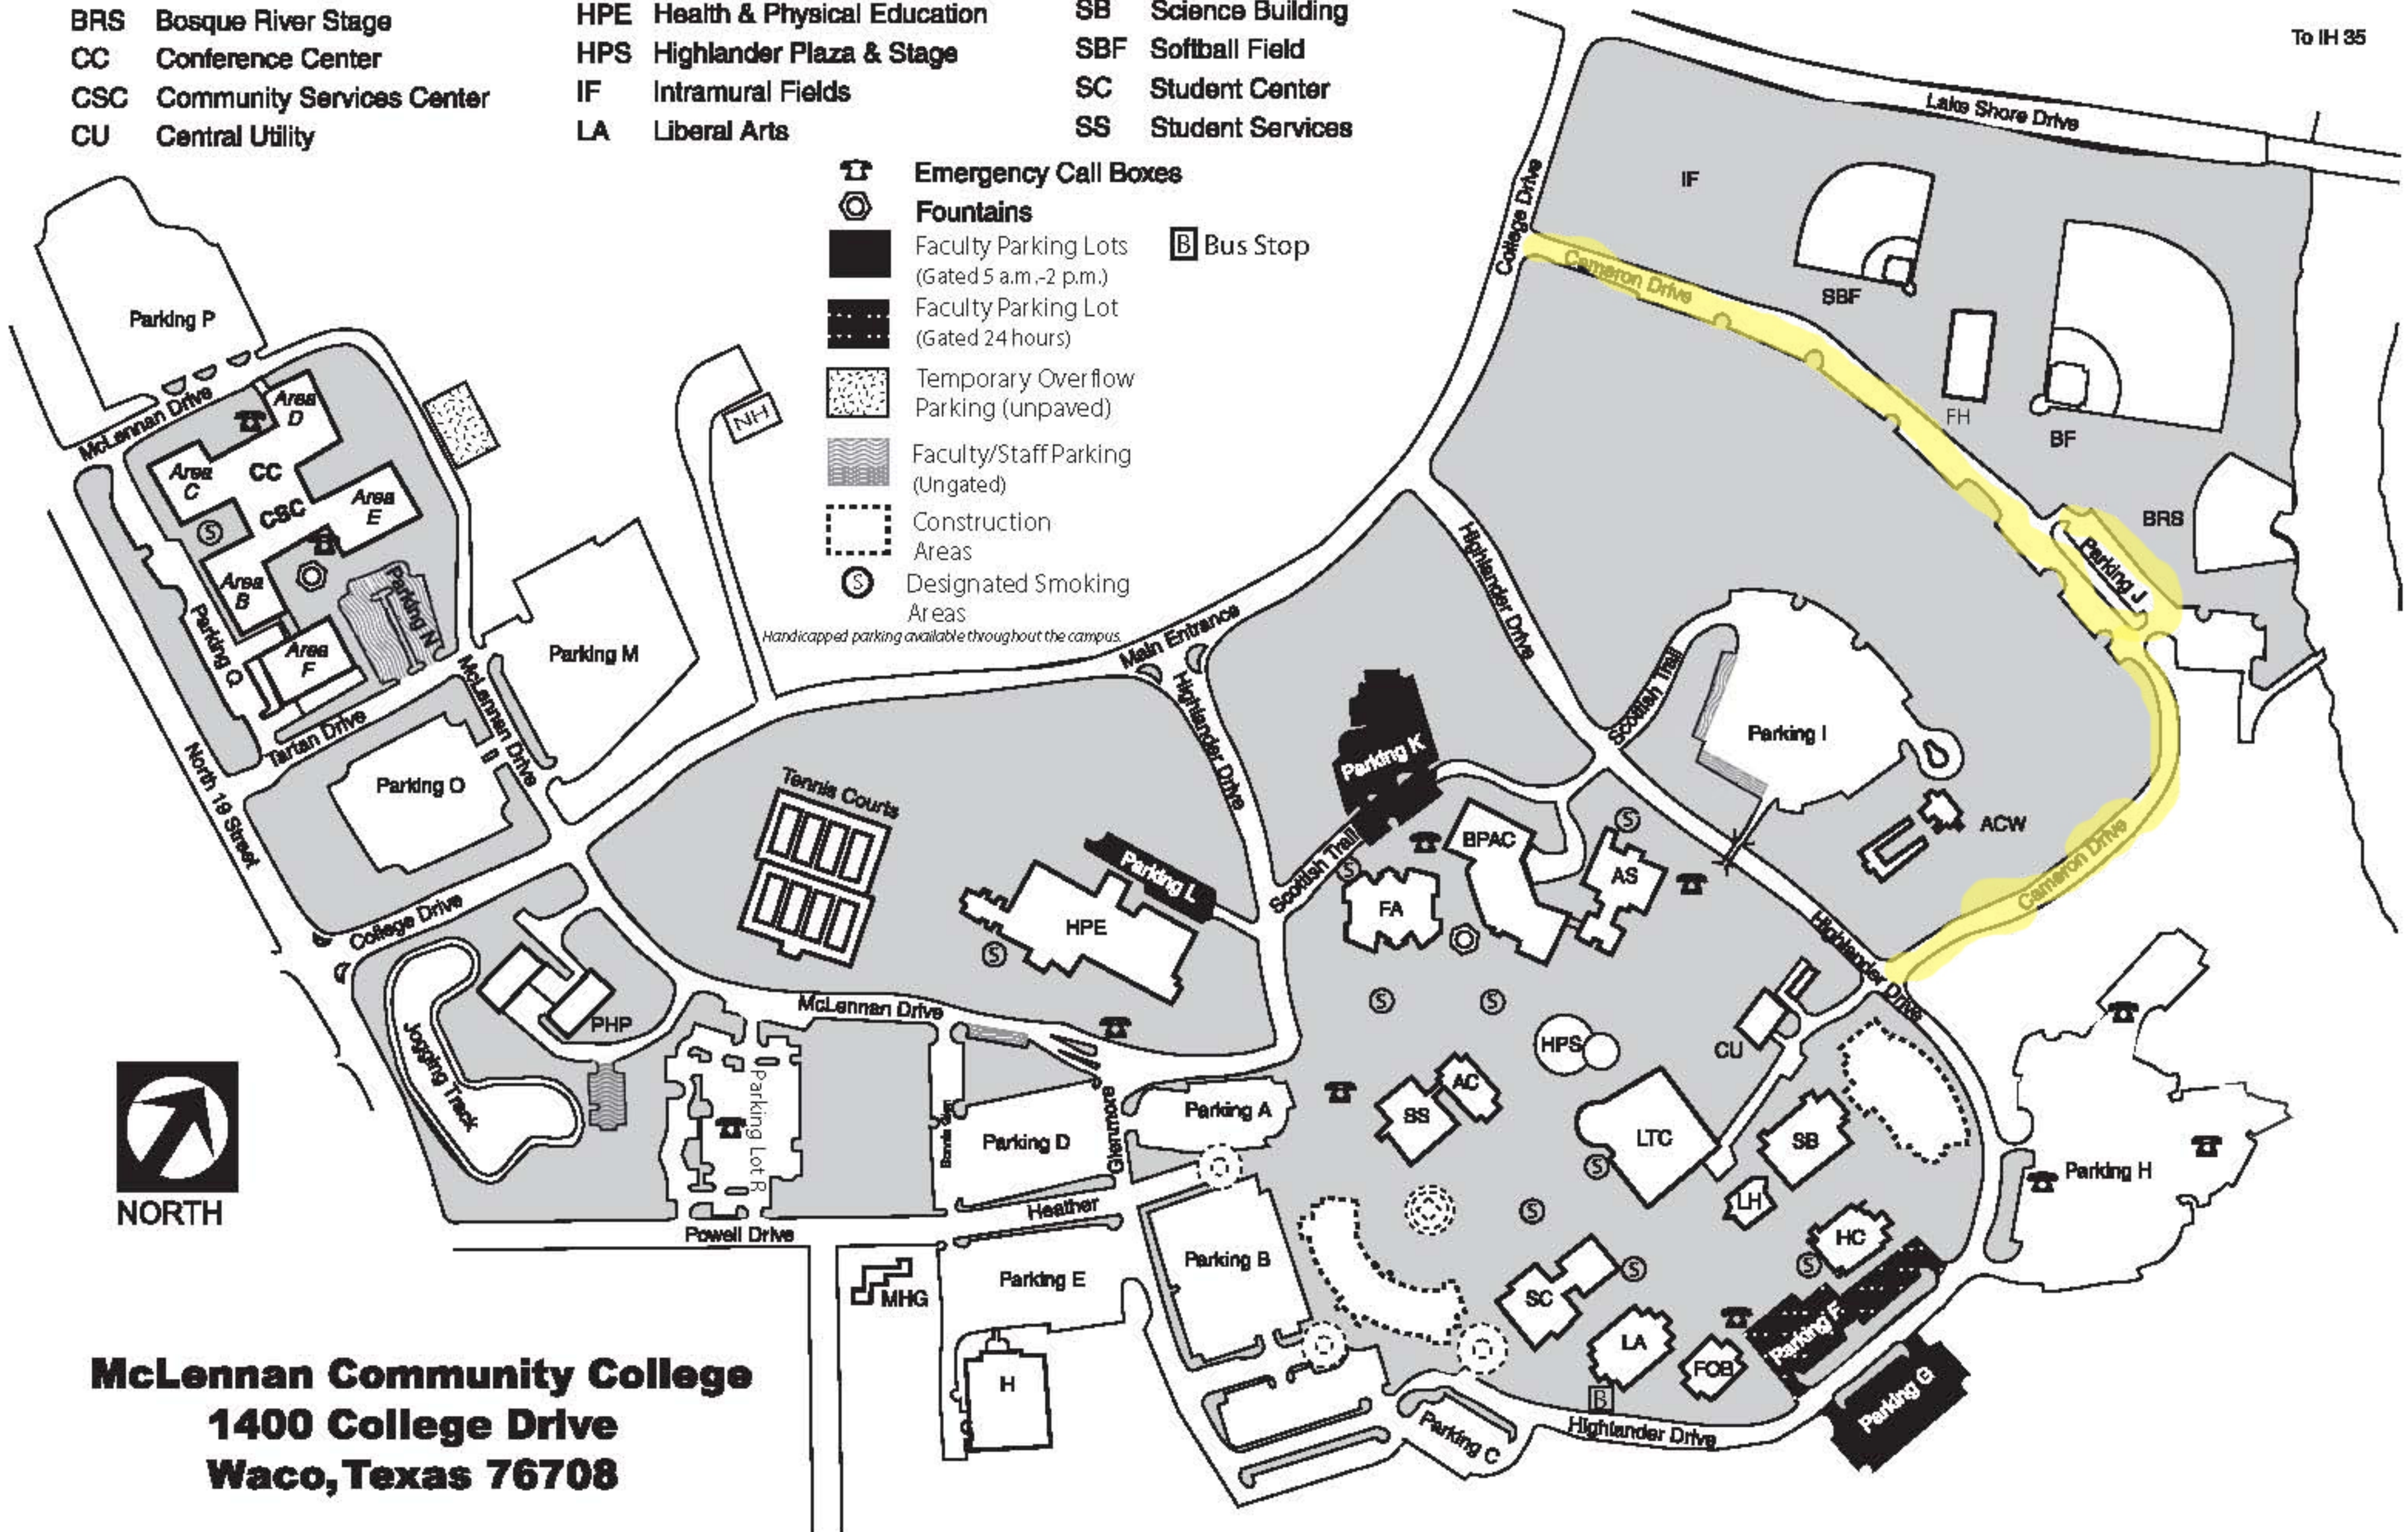

-  Emergency Call Boxes
-  Fountains
-  Faculty Parking Lots (Gated 5 a.m.-2 p.m.)
-  Faculty Parking Lot (Gated 24 hours)
-  Temporary Overflow Parking (unpaved)
-  Faculty/Staff Parking (Ungated)
-  Construction Areas
-  Designated Smoking Areas
-  Bus Stop

-  Emergency Call Boxes
 -  Fountains
 -  Faculty Parking Lots (Gated 5 a.m.-2 p.m.)
 -  Faculty Parking Lot (Gated 24 hours)
 -  Temporary Overflow Parking (unpaved)
 -  Faculty/Staff Parking (Ungated)
 -  Construction Areas
 -  Designated Smoking Areas
 -  Bus Stop
- Handicapped parking available throughout the campus.*