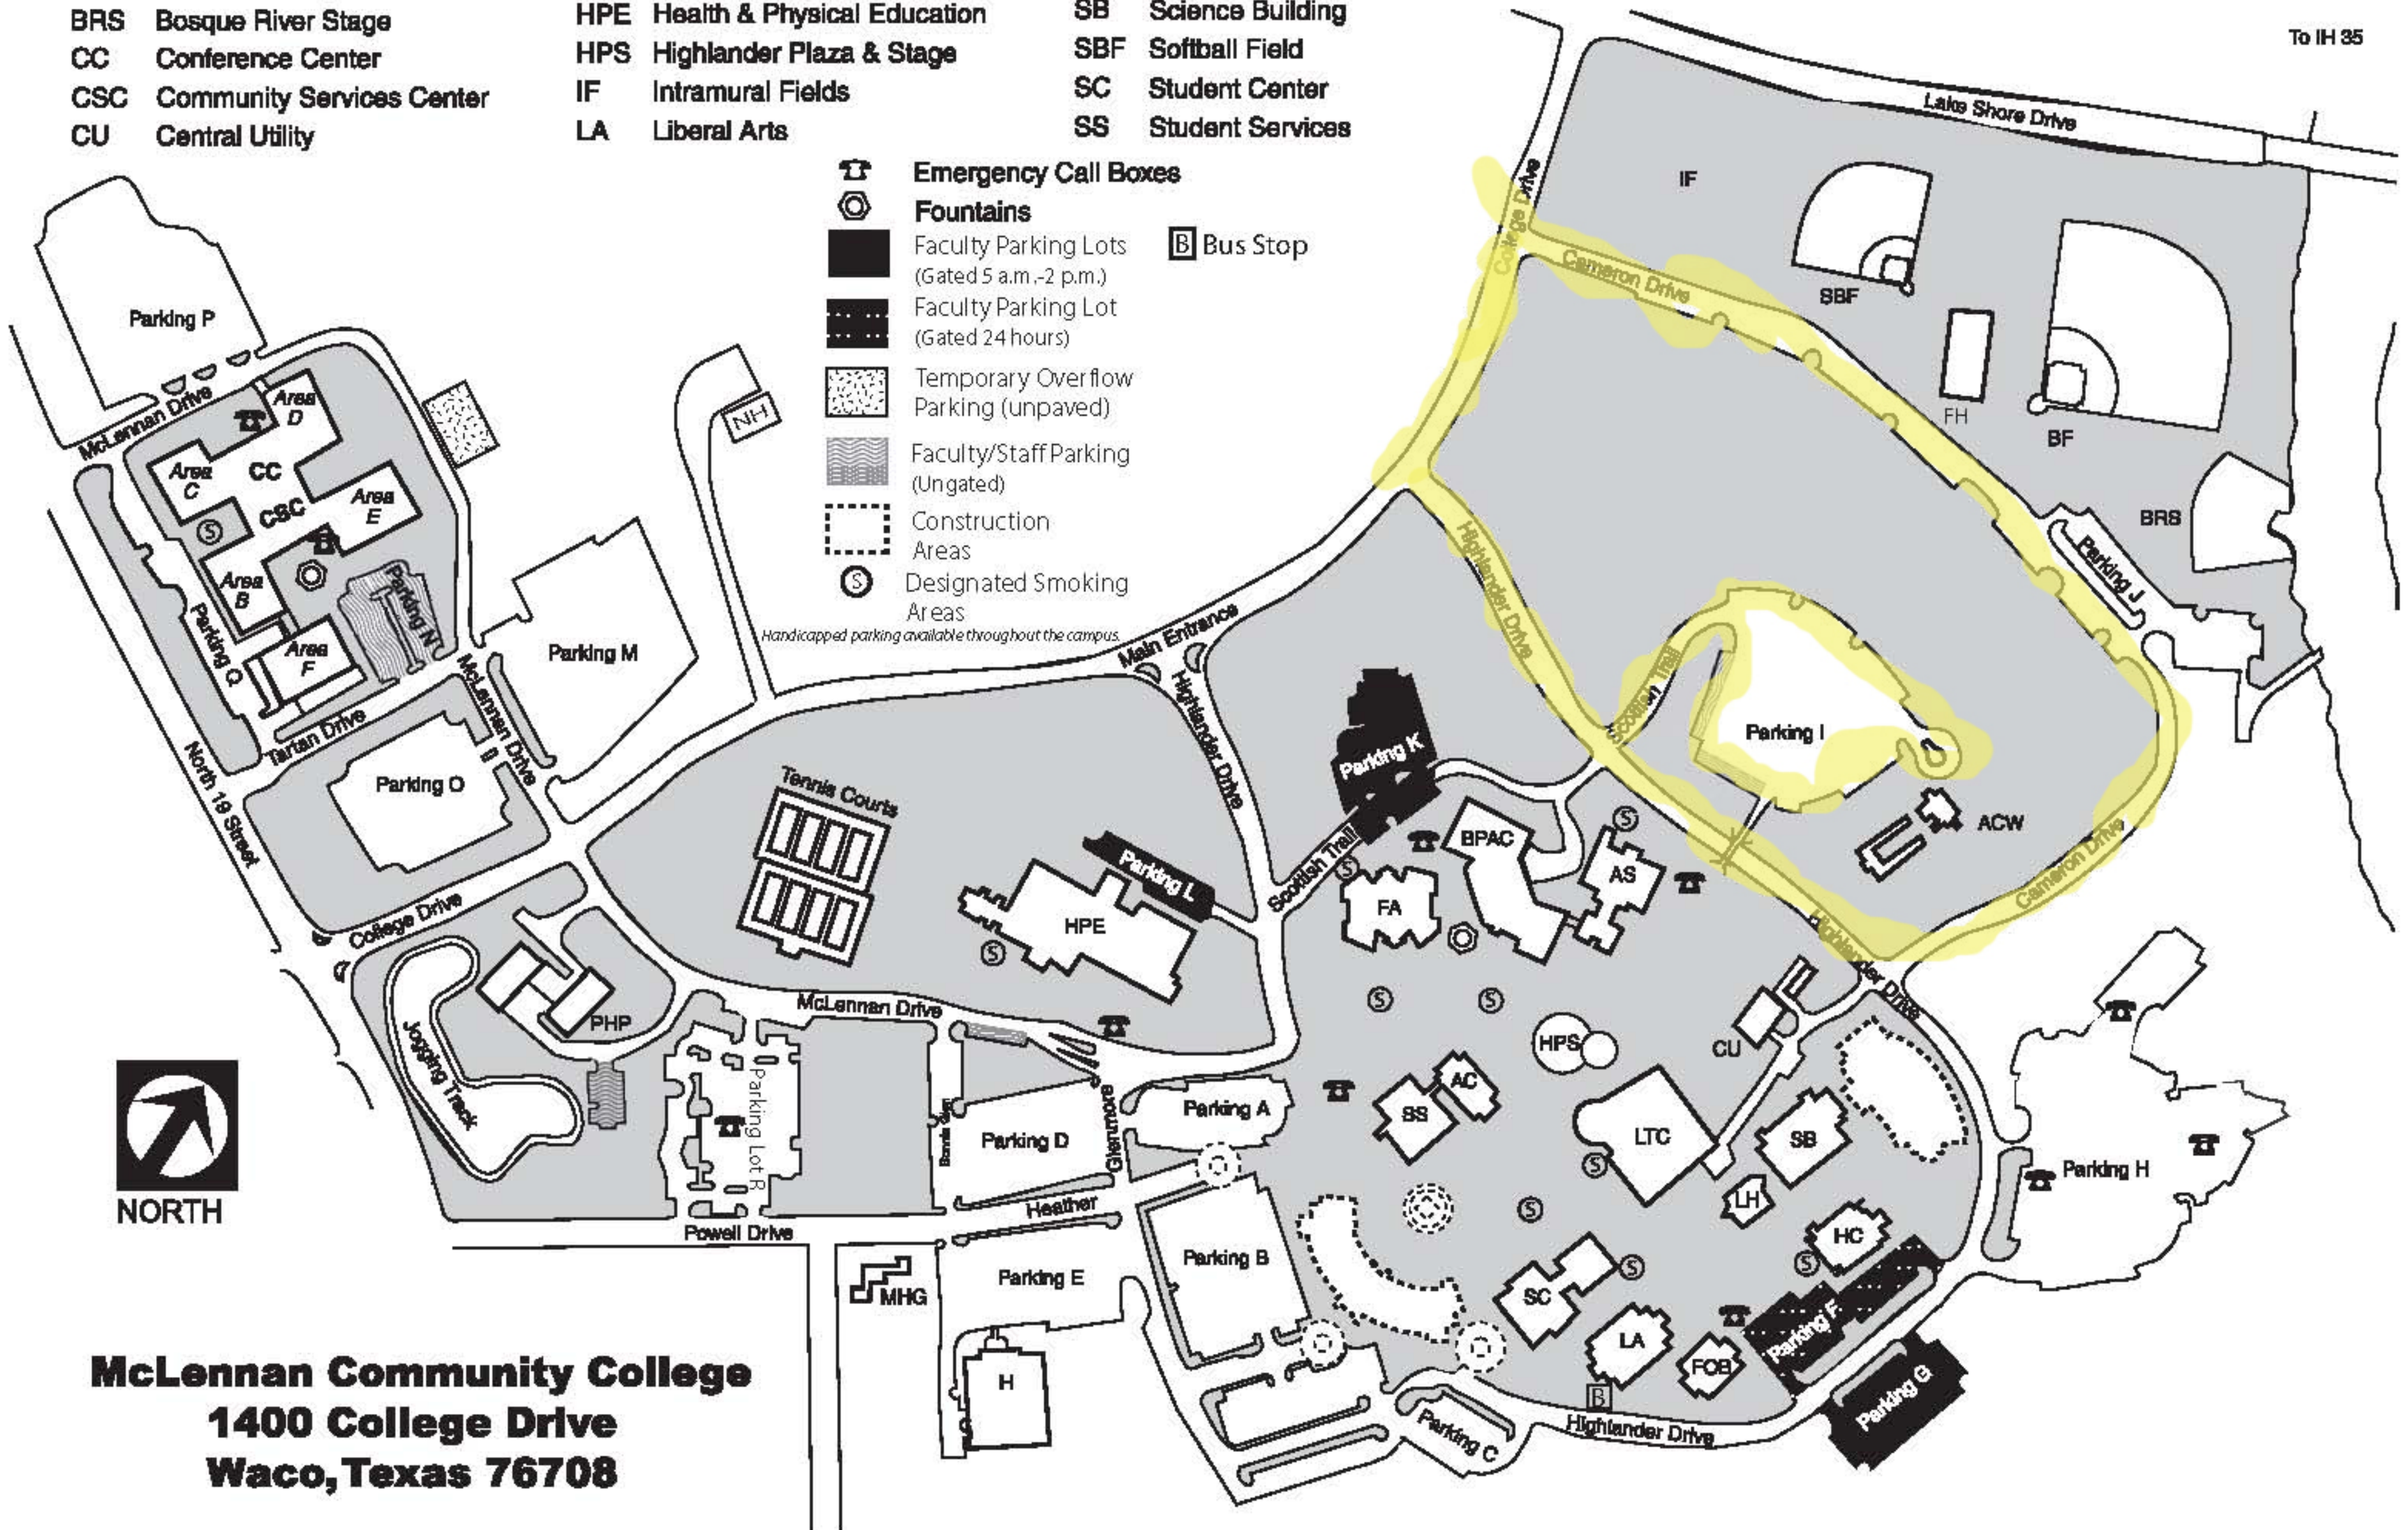

Art Center/Baseball field loop

1.2 miles

AC Administration/Classroom	FA Fine Arts	LH Lecture Hall
ACW Art Center Waco	FH Field House	LTC Learning Technology Center/Library
AS Applied Science	FOB Faculty Office Building	MHG McLennan House & Gardens
BF Baseball Field	H The Highlands	NH Northwood House at MCC
BPAC Ball Performing Arts Center	HC Health Careers	PHP Physical Plant & Campus Police
BRS Bosque River Stage	HPE Health & Physical Education	SB Science Building
CC Conference Center	HPS Highlander Plaza & Stage	SBF Softball Field
CSC Community Services Center	IF Intramural Fields	SC Student Center
CU Central Utility	LA Liberal Arts	SS Student Services

- Emergency Call Boxes
- Fountains
- Faculty Parking Lots (Gated 5 a.m.-2 p.m.)
- Faculty Parking Lot (Gated 24 hours)
- Temporary Overflow Parking (unpaved)
- Faculty/Staff Parking (Ungated)
- Construction Areas
- Designated Smoking Areas
- Bus Stop

Handicapped parking available throughout the campus.

McLennan Community College
1400 College Drive
Waco, Texas 76708

Note: Map correct at time of printing.