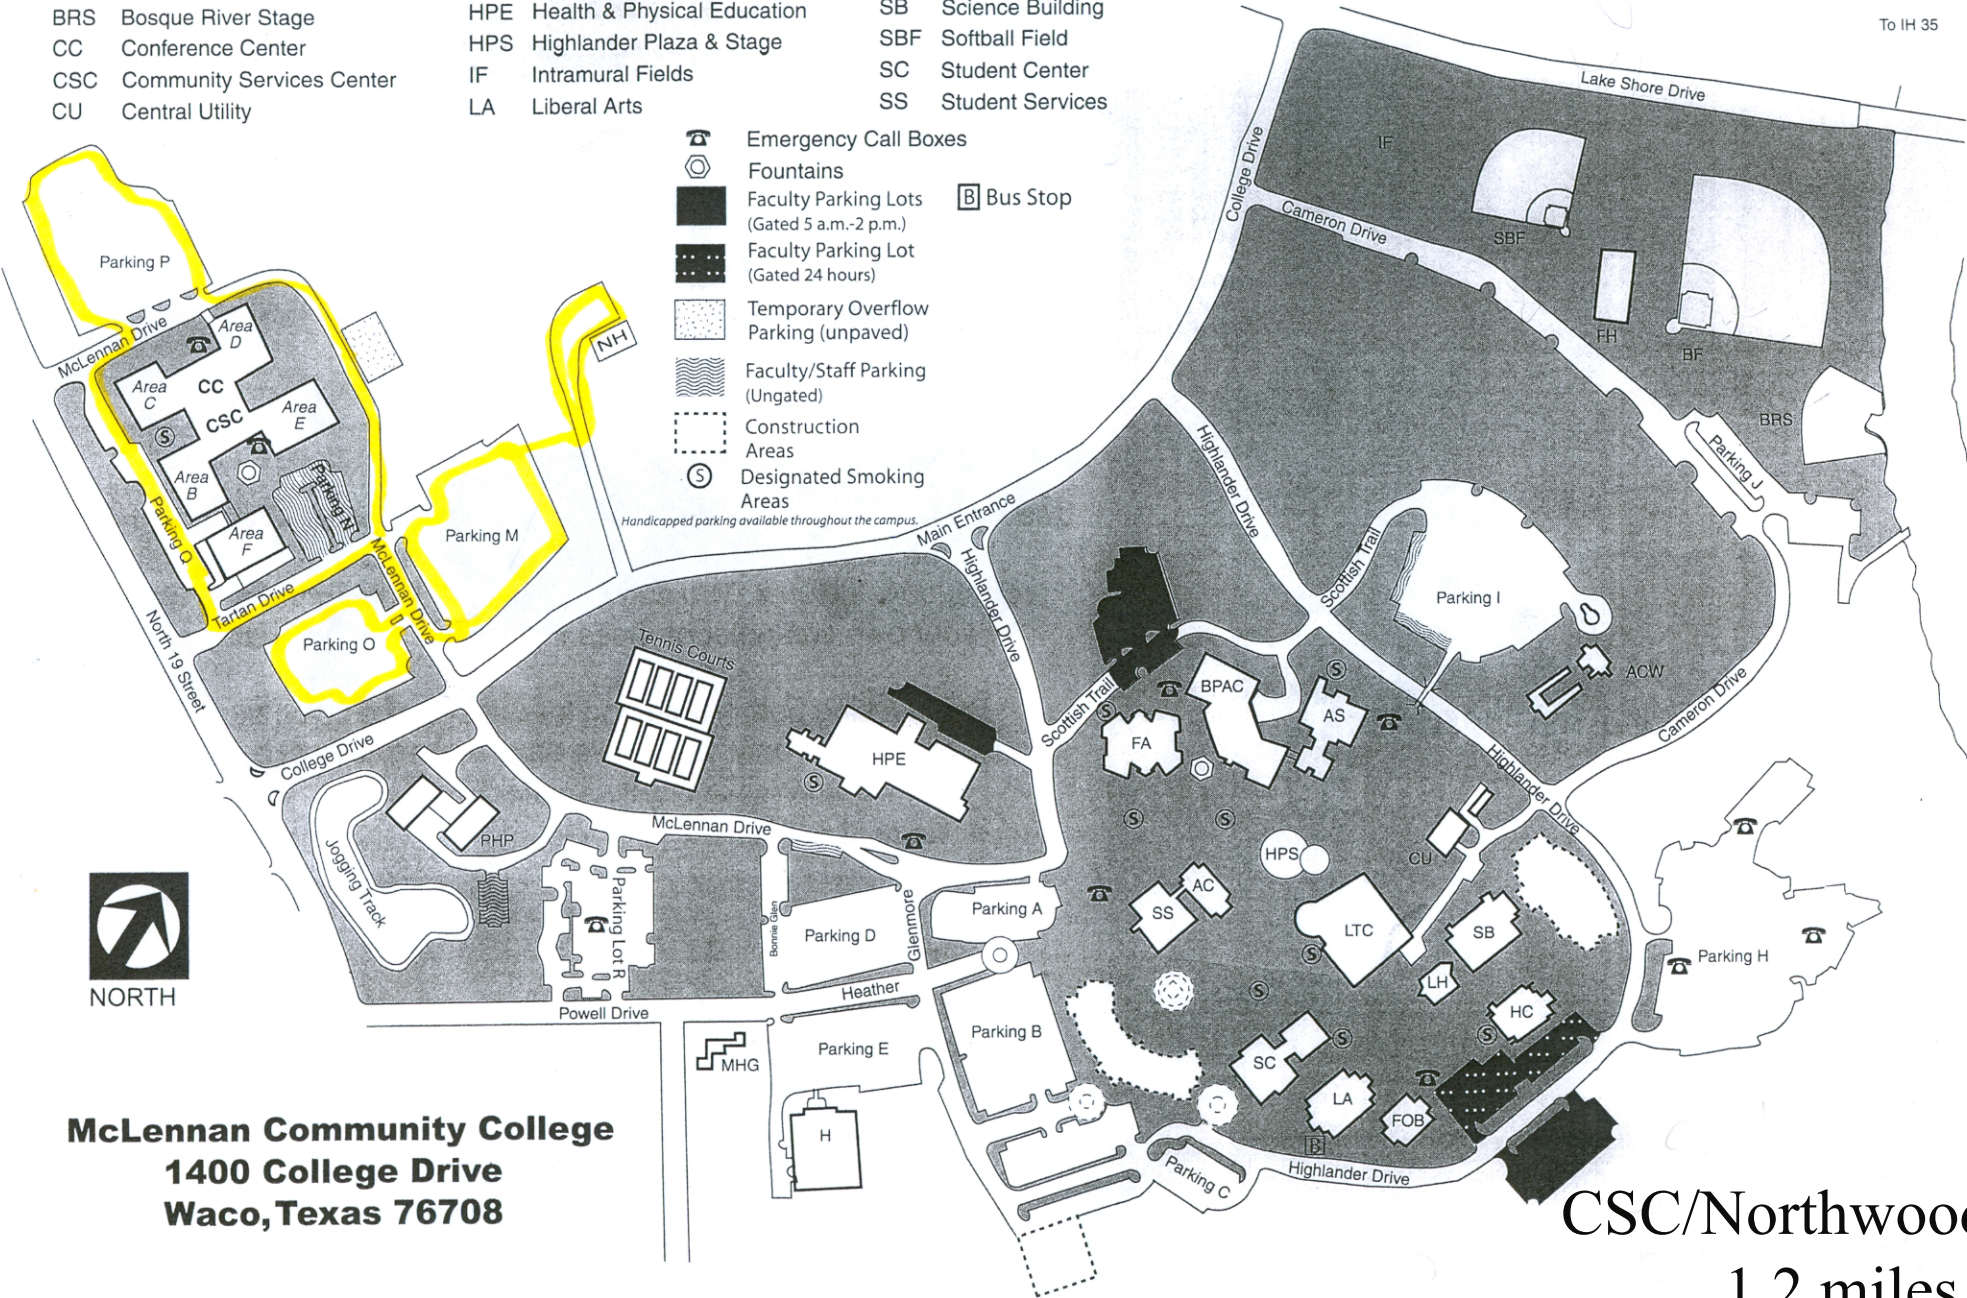

Campus Map

To IH 35

AC Administration/Classroom	FA Fine Arts	LH Lecture Hall
ACW Art Center Waco	FH Field House	LTC Learning Technology Center/Library
AS Applied Science	FOB Faculty Office Building	MHG McLennan House & Gardens
BF Baseball Field	H The Highlands	NH Northwood House at MCC
BPAC Ball Performing Arts Center	HC Health Careers	PHP Physical Plant & Campus Police
BRS Bosque River Stage	HPE Health & Physical Education	SB Science Building
CC Conference Center	HPS Highlander Plaza & Stage	SBF Softball Field
CSC Community Services Center	IF Intramural Fields	SC Student Center
CU Central Utility	LA Liberal Arts	SS Student Services

- Emergency Call Boxes
- Fountains
- Faculty Parking Lots (Gated 5 a.m.-2 p.m.)
- Faculty Parking Lot (Gated 24 hours)
- Temporary Overflow Parking (unpaved)
- Faculty/Staff Parking (Ungated)
- Construction Areas
- Designated Smoking Areas
- Bus Stop

McLennan Community College
1400 College Drive
Waco, Texas 76708

CSC/Northwood loop
1.2 miles

Note: Map correct at time of printing.