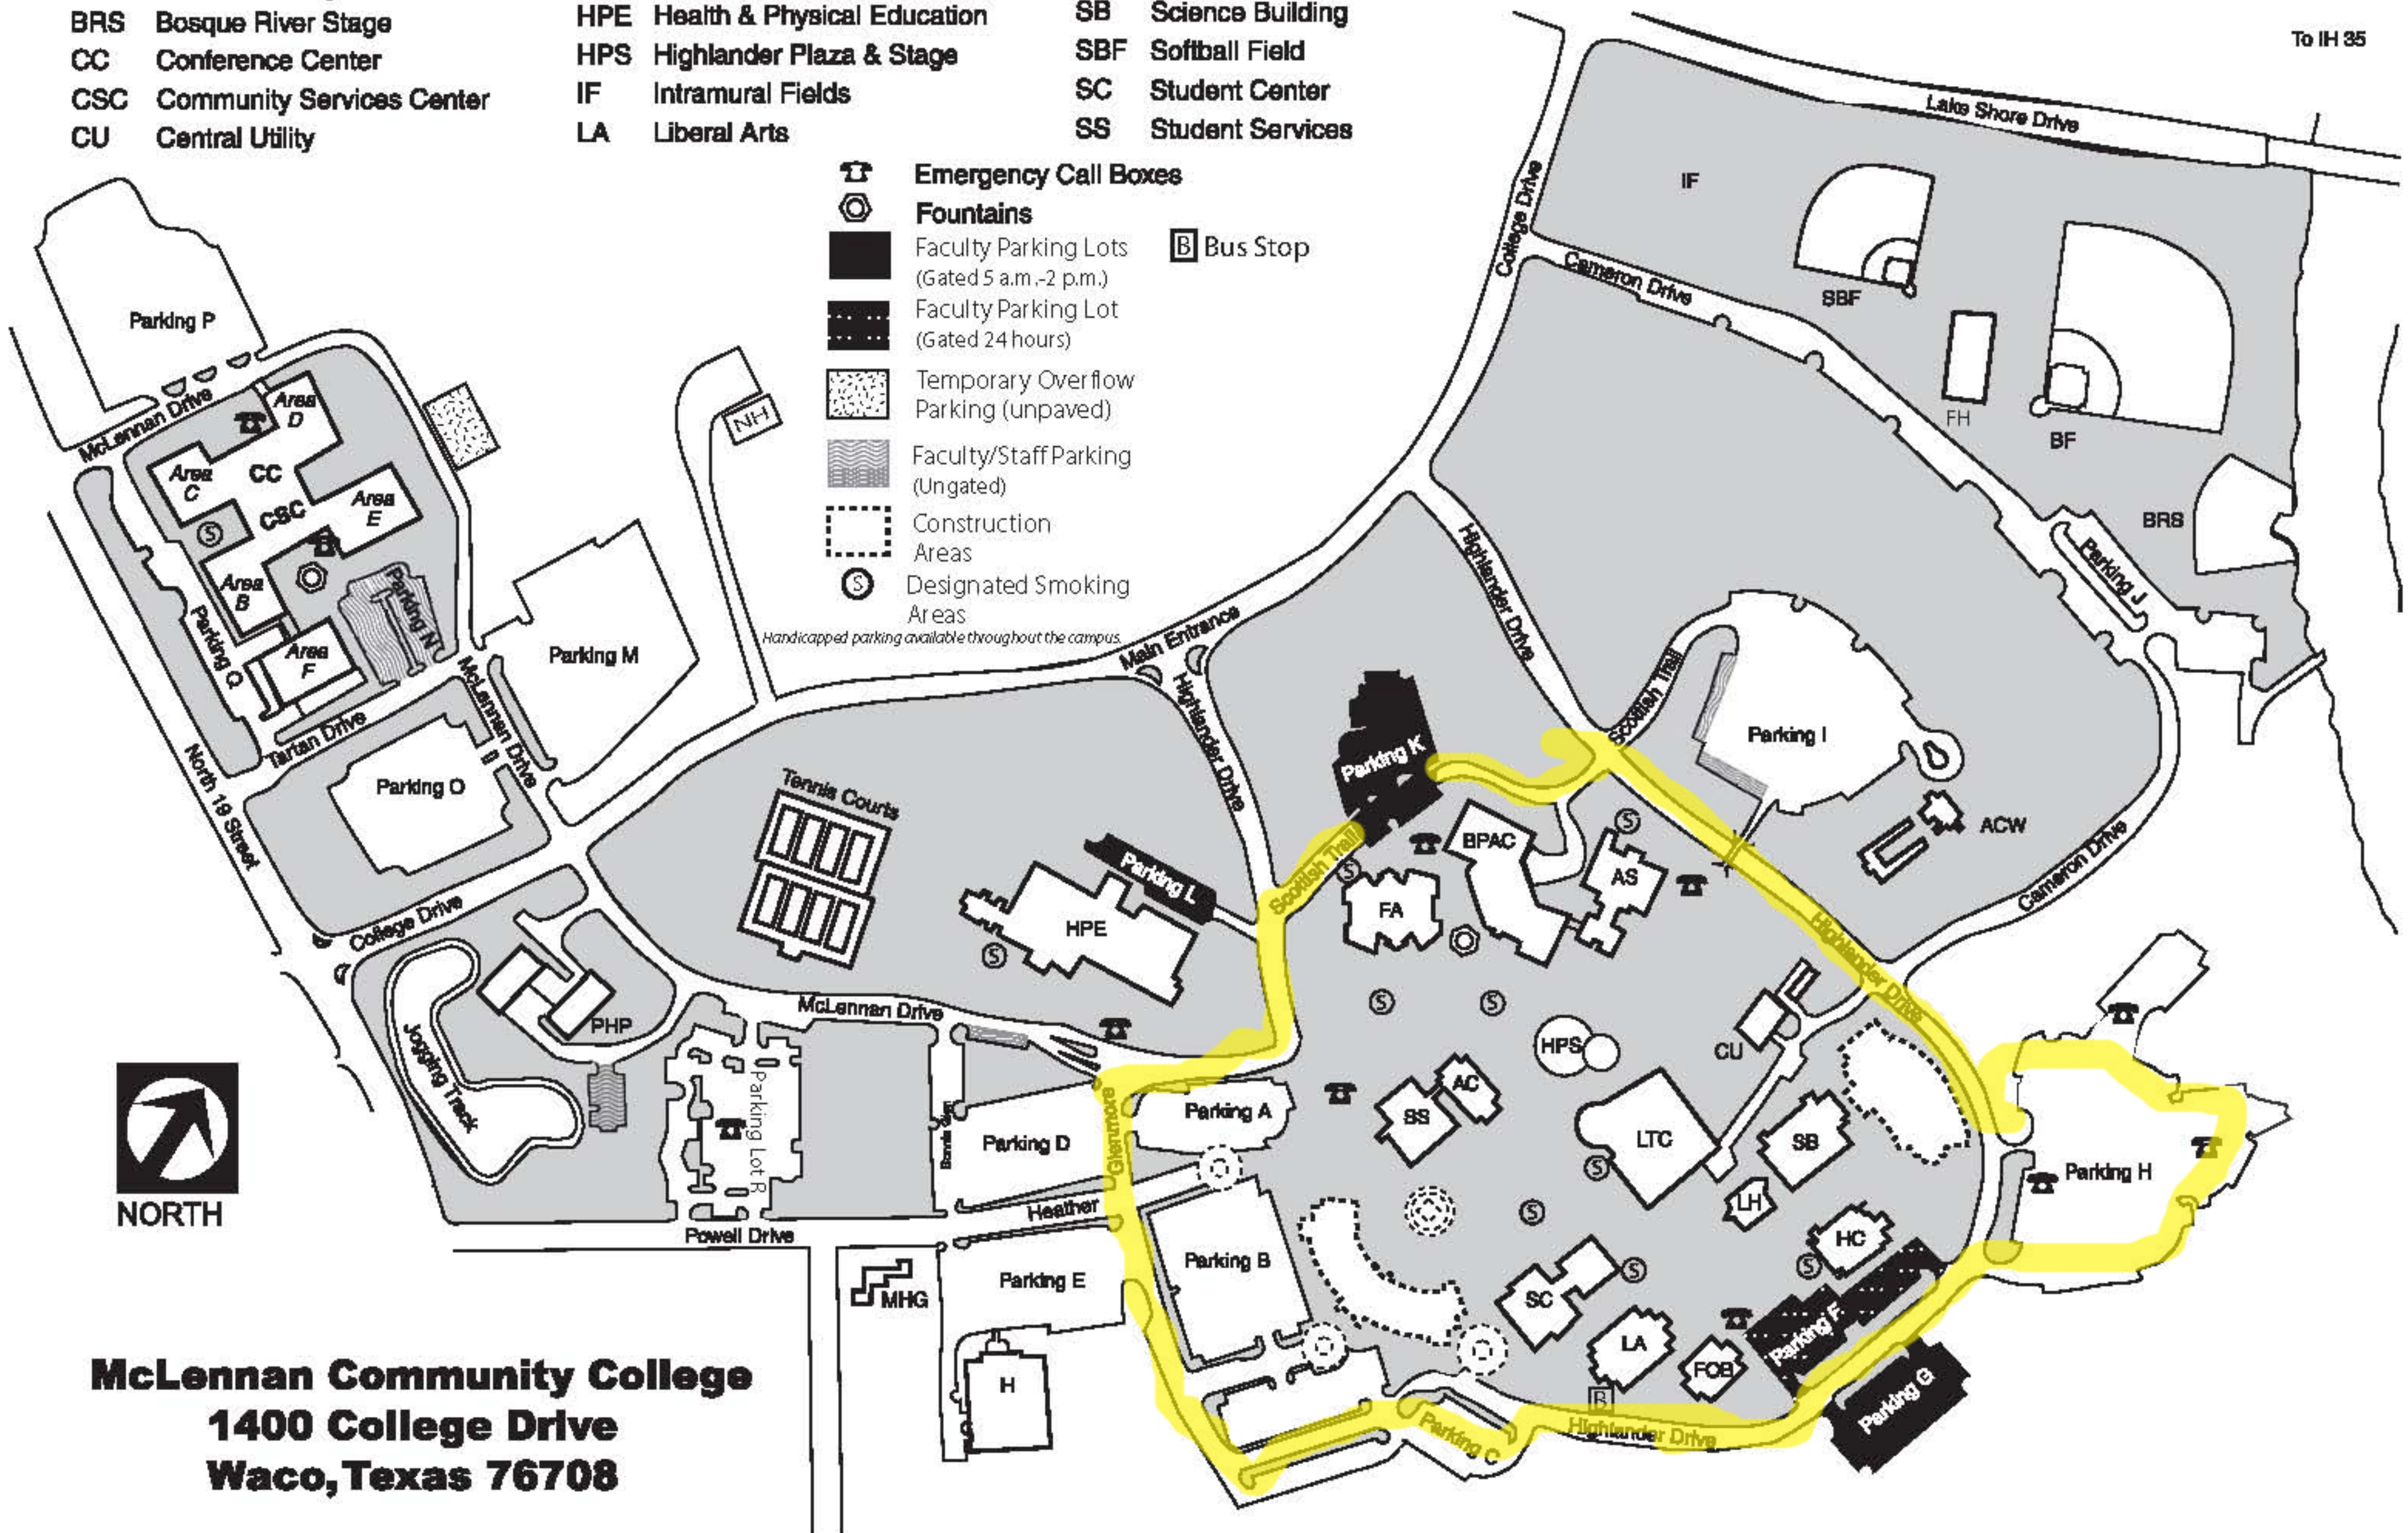

Back Campus Loop

1.3 miles

AC Administration/Classroom	FA Fine Arts	LH Lecture Hall
ACW Art Center Waco	FH Field House	LTC Learning Technology Center/Library
AS Applied Science	FOB Faculty Office Building	MHG McLennan House & Gardens
BF Baseball Field	H The Highlands	NH Northwood House at MCC
BPAC Ball Performing Arts Center	HC Health Careers	PHP Physical Plant & Campus Police
BRS Bosque River Stage	HPE Health & Physical Education	SB Science Building
CC Conference Center	HPS Highlander Plaza & Stage	SBF Softball Field
CSC Community Services Center	IF Intramural Fields	SC Student Center
CU Central Utility	LA Liberal Arts	SS Student Services

- Emergency Call Boxes
- Fountains
- Faculty Parking Lots (Gated 5 a.m.-2 p.m.)
- Faculty Parking Lot (Gated 24 hours)
- Temporary Overflow Parking (unpaved)
- Faculty/Staff Parking (Ungated)
- Construction Areas
- Designated Smoking Areas
- Bus Stop

Handicapped parking available throughout the campus.

McLennan Community College
1400 College Drive
Waco, Texas 76708

Note: Map correct at time of printing.