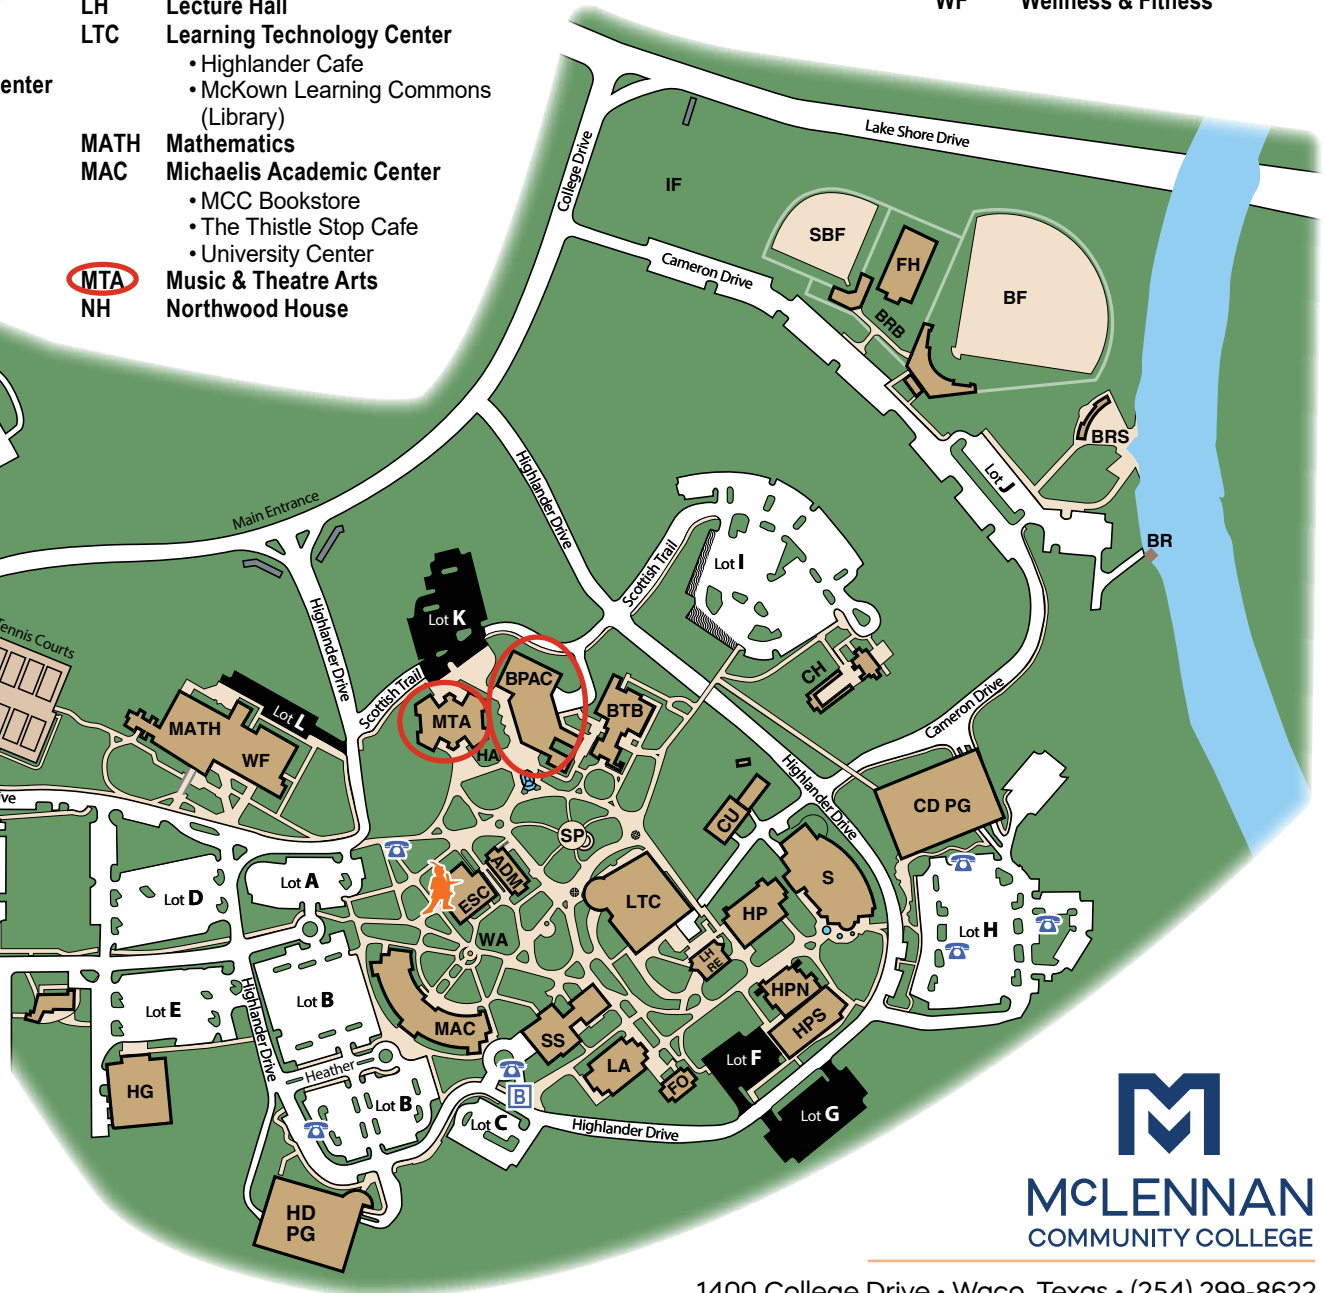

Main Campus Buildings

Updated: December 2025

ADM Administration	CD PG Cameron Drive Parking Garage	HP Health Professions	PP Physical Plant	SP Starr Plaza
BF Baseball Field	CH Cameron Hall • MCC Foundation	HPN Health Professions Nursing	RE Research & Effectiveness	SS Student Services • Campus Police • Student Life Center (SLC)
BPAC Ball Performing Arts Center • Box Office	CSC Community Services Center • Conference Center • Tartan Cafe	HPS Health Professions Simulation	S Science	WF Wellness & Fitness
BR Boat Ramp	CU Central Utilities	IF Intramural Fields	SBF Softball Field	
BRB Bosque River Ballpark	ESC Enrollment Services Center • Highlander Central	LA Liberal Arts		
BRS Bosque River Stage	FH Field House	LH Lecture Hall		
BTB Business Technology	FO Faculty Office	LTC Learning Technology Center • Highlander Cafe • McKown Learning Commons (Library)		
	HG The Highlands Gym	MATH Mathematics		
	HD PG Highlander Drive Parking Garage	MAC Michaelis Academic Center • MCC Bookstore • The Thistle Stop Cafe • University Center		
		MTA Music & Theatre Arts		
		NH Northwood House		

Map Key

-  Emergency Call Boxes
-  Student/Visitor Parking
-  Employee Parking (Gated)
-  Employee Parking (Ungated)
-  Bus Stop
-  Highlander Central (ESC)
 -  Admissions
 -  Financial Aid
 -  Information

Off-Site Facilities

- ESEC** Emergency Services Education Center
7601 Steinbeck Bend Road (Waco)
- HR** Highlander Ranch
223A Cobbs Lane (Bosqueville)

Escanee aquí para obtener mapas digitales en español.

- From McLennan Community College:
- Go Southwest on College Drive .4 miles
 - Turn right on to N. 19th St. continue 1.9 miles (It will become China Spring Highway.)
 - Turn left at the light on Steinbeck Bend continue .9 miles
 - Entrance to ESEC is on the right