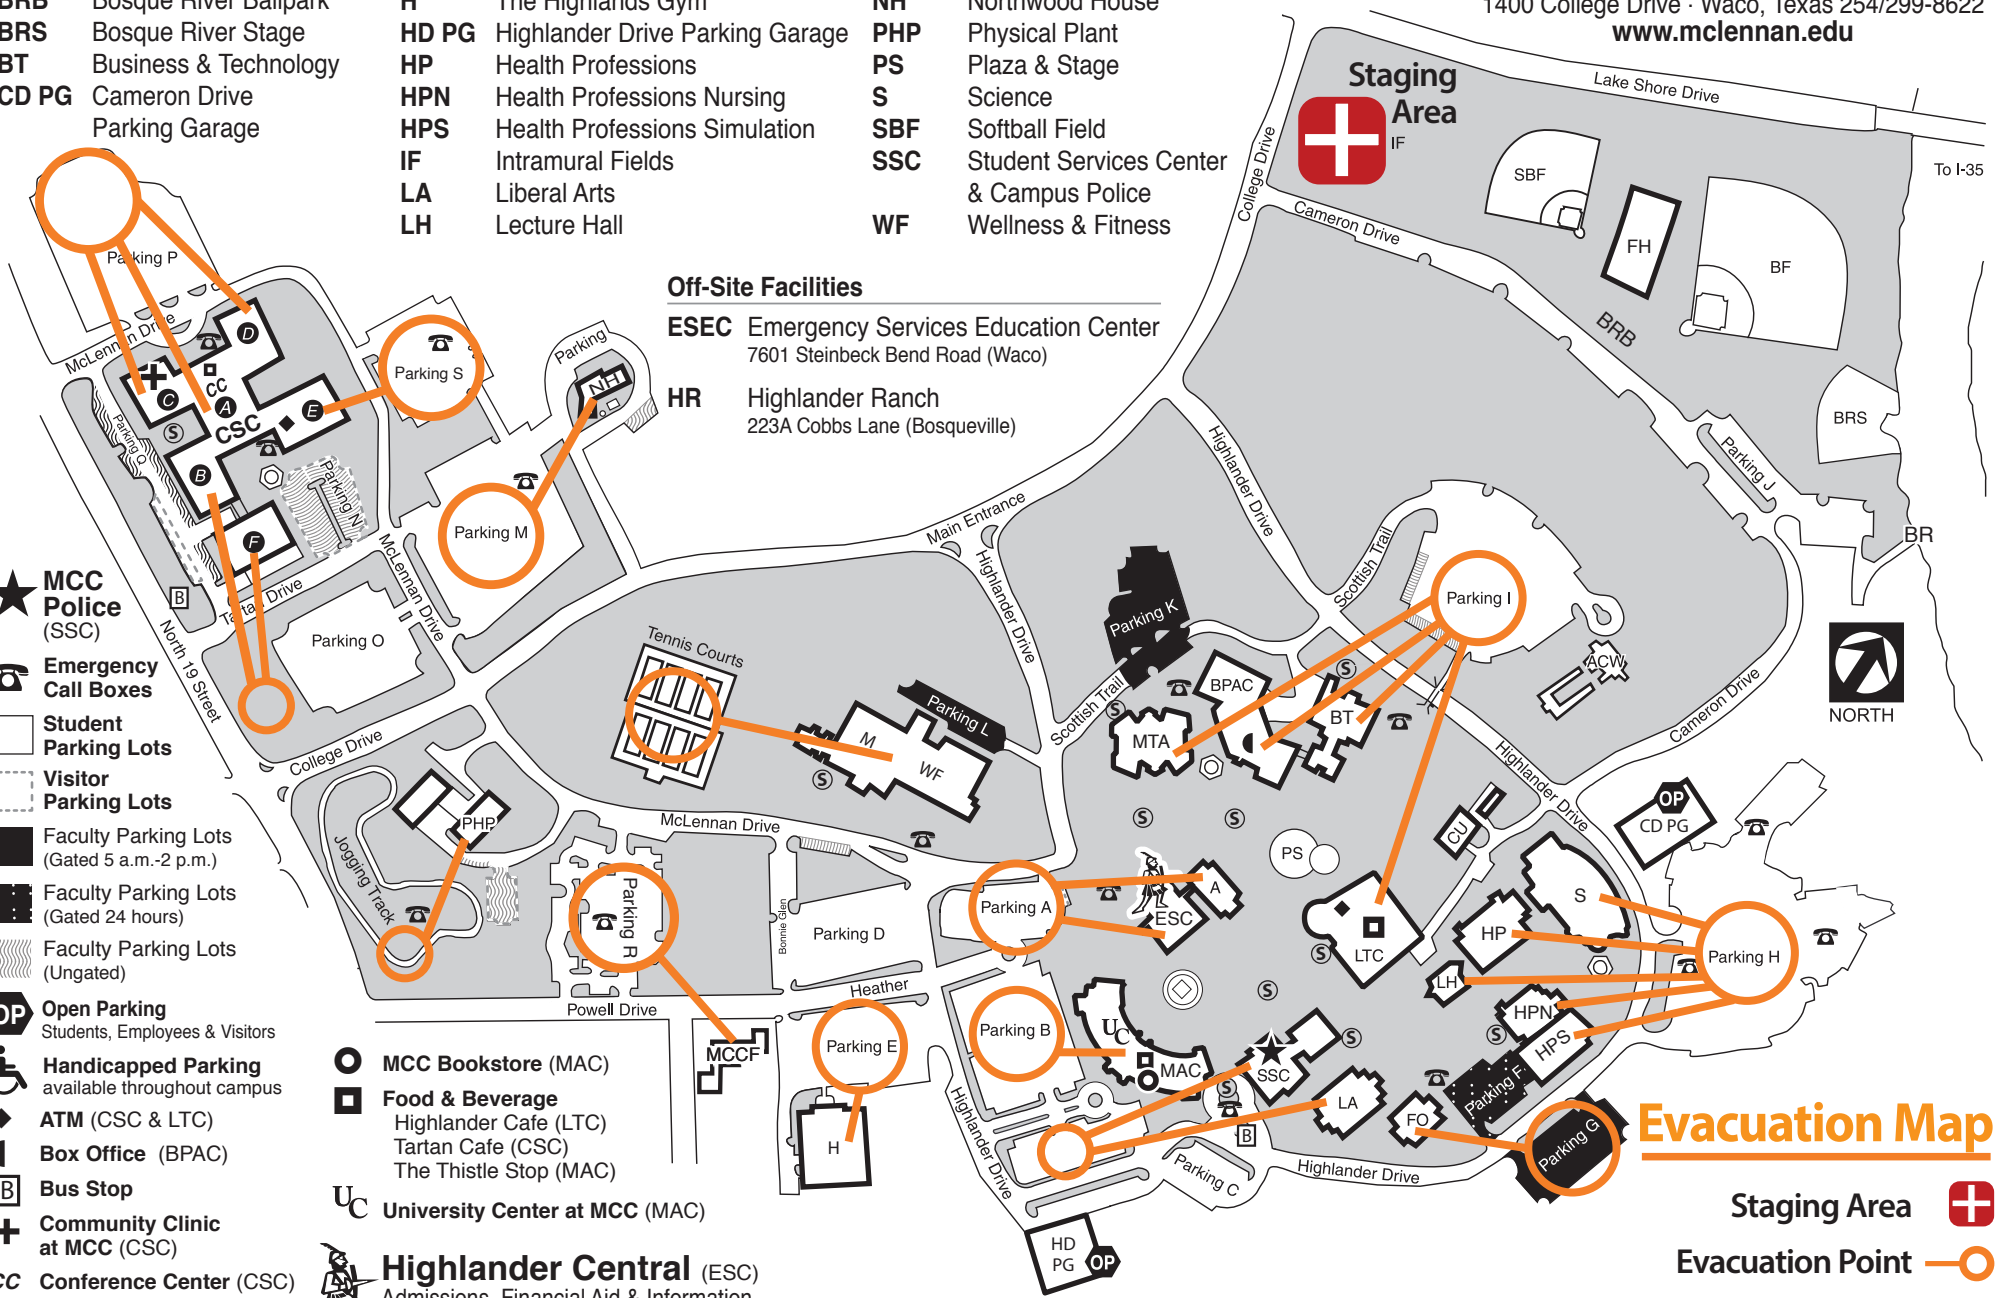

McLennan COMMUNITY COLLEGE

1400 College Drive · Waco, Texas 254/299-8622
www.mclennan.edu

- | | | |
|---|--|--|
| A Administration | CSC Community Services Center | LTC Learning Technology Center |
| ACW Art Center Waco | CU Central Utilities | M Mathematics |
| BF Baseball Field | ESC Enrollment Services Center | MAC Michaelis Academic Center |
| BPAC Ball Performing Arts Center | FH Field House | MCCF MCC Foundation |
| BR Boat Ramp | FO Faculty Office | MTA Music & Theatre Arts |
| BRB Bosque River Ballpark | H The Highlands Gym | NH Northwood House |
| BRS Bosque River Stage | HD PG Highlander Drive Parking Garage | PHP Physical Plant |
| BT Business & Technology | HP Health Professions | PS Plaza & Stage |
| CD PG Cameron Drive Parking Garage | HPN Health Professions Nursing | S Science |
| | HPS Health Professions Simulation | SBF Softball Field |
| | IF Intramural Fields | SSC Student Services Center & Campus Police |
| | LA Liberal Arts | WF Wellness & Fitness |
| | LH Lecture Hall | |

Off-Site Facilities

- ESEC** Emergency Services Education Center
7601 Steinbeck Bend Road (Waco)
- HR** Highlander Ranch
223A Cobbs Lane (Bosqueville)

- MCC Police (SSC)**
- Emergency Call Boxes**
- Student Parking Lots**
- Visitor Parking Lots**
- Faculty Parking Lots (Gated 5 a.m.-2 p.m.)**
- Faculty Parking Lots (Gated 24 hours)**
- Faculty Parking Lots (Ungated)**
- Open Parking**
Students, Employees & Visitors
- Handicapped Parking**
available throughout campus
- ATM (CSC & LTC)**
- Box Office (BPAC)**
- Bus Stop**
- Community Clinic at MCC (CSC)**
- Conference Center (CSC)**
- Designated Smoking Areas**

- MCC Bookstore (MAC)**
- Food & Beverage**
Highlander Cafe (LTC)
Tartan Cafe (CSC)
The Thistle Stop (MAC)
- University Center at MCC (MAC)**
- Highlander Central (ESC)**
Admissions, Financial Aid & Information
HighlanderCentral.McLennan.edu

Evacuation Map

- Staging Area**
- Evacuation Point**

Note: map correct at time of printing