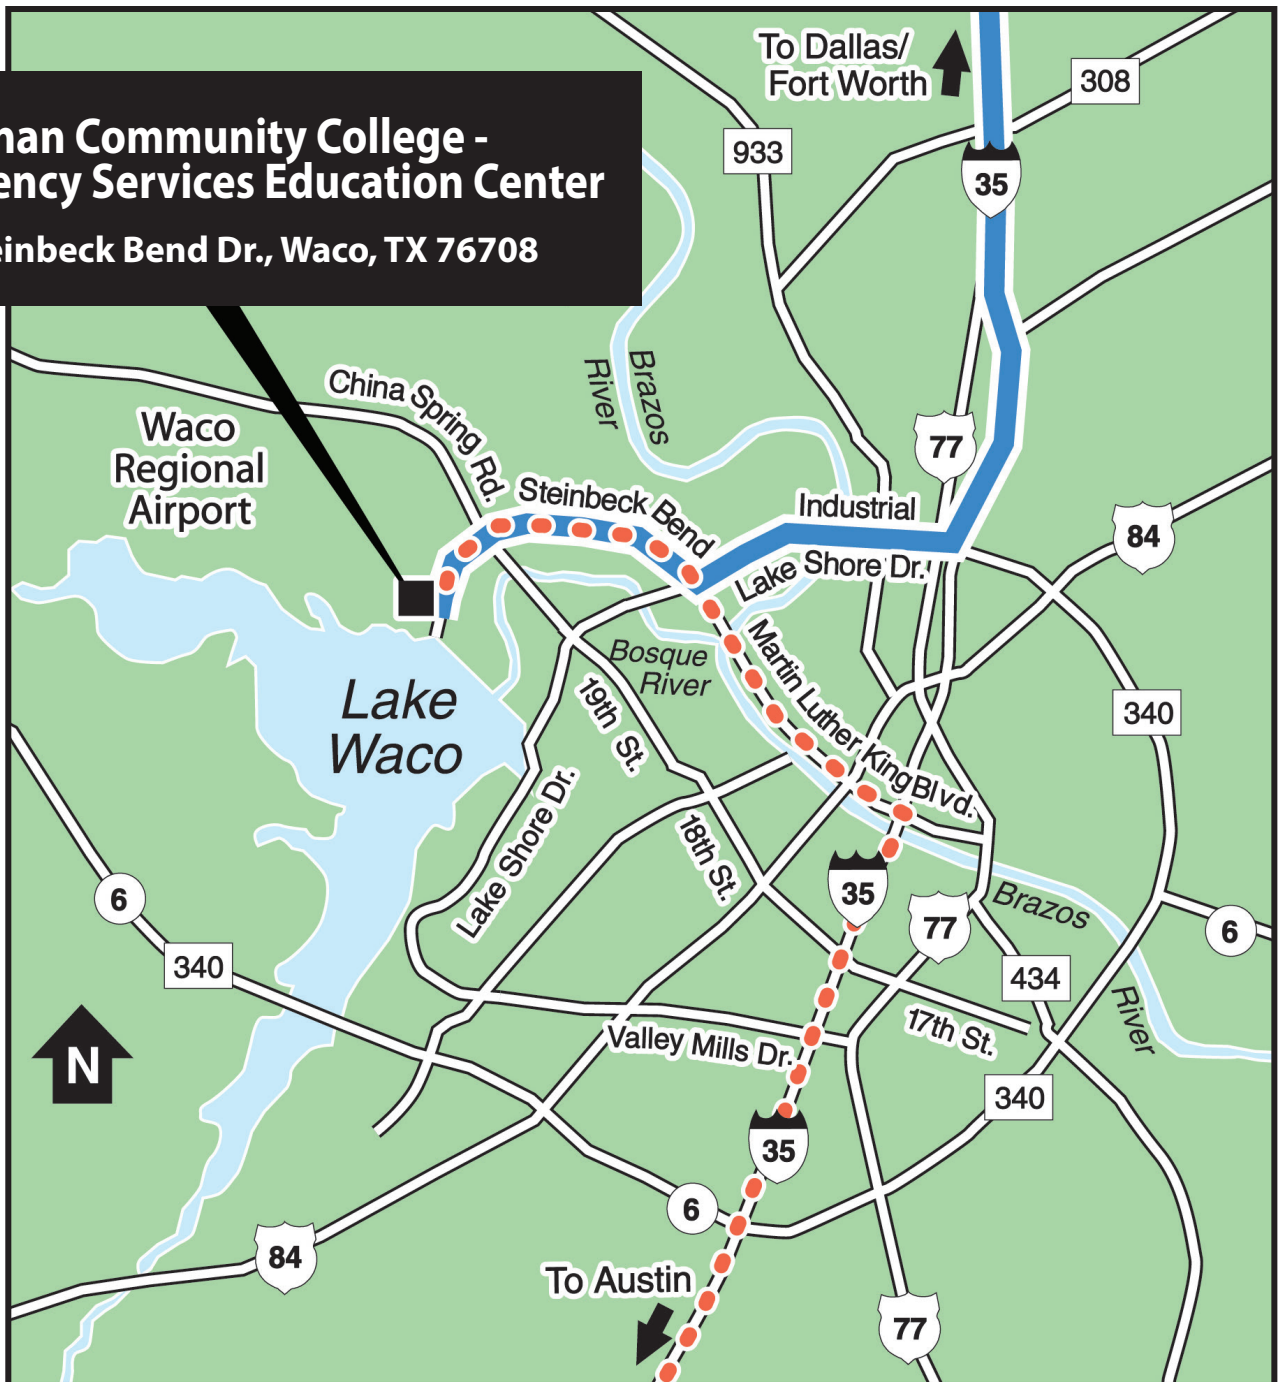

McLennan Community College - Emergency Services Education Center

7601 Steinbeck Bend Dr., Waco, TX 76708

Driving Directions from Dallas (I-35 South)

- Proceed south on Interstate 35 towards Waco
- Take Exit 339 toward Texas Loop FM 340/ Lake Shore Dr.
- Turn right on Texas Loop FM 340/Lake Shore Dr. and proceed 3.5 miles
- Turn right onto FM 3051/Steinbeck Bend Dr.
- Your location is 3.7 miles on the right.

**McLennan Community College -
Emergency Services Education Center**

Driving Directions from Austin (I-35 North)

- Proceed North on Interstate 35 towards Waco
- Take exit 335C toward Lake Brazos Parkway/ Martin Luther King Jr. Blvd. (by Baylor's McLane Stadium)
- Turn left onto South Lake Brazos Parkway/ Martin Luther King Jr. Blvd. (South M.L.K. becomes FM 3051/Steinbeck Bend Dr.)
- Your location is 7.6 miles on the right.

**McLennan Community College -
Emergency Services Education Center**