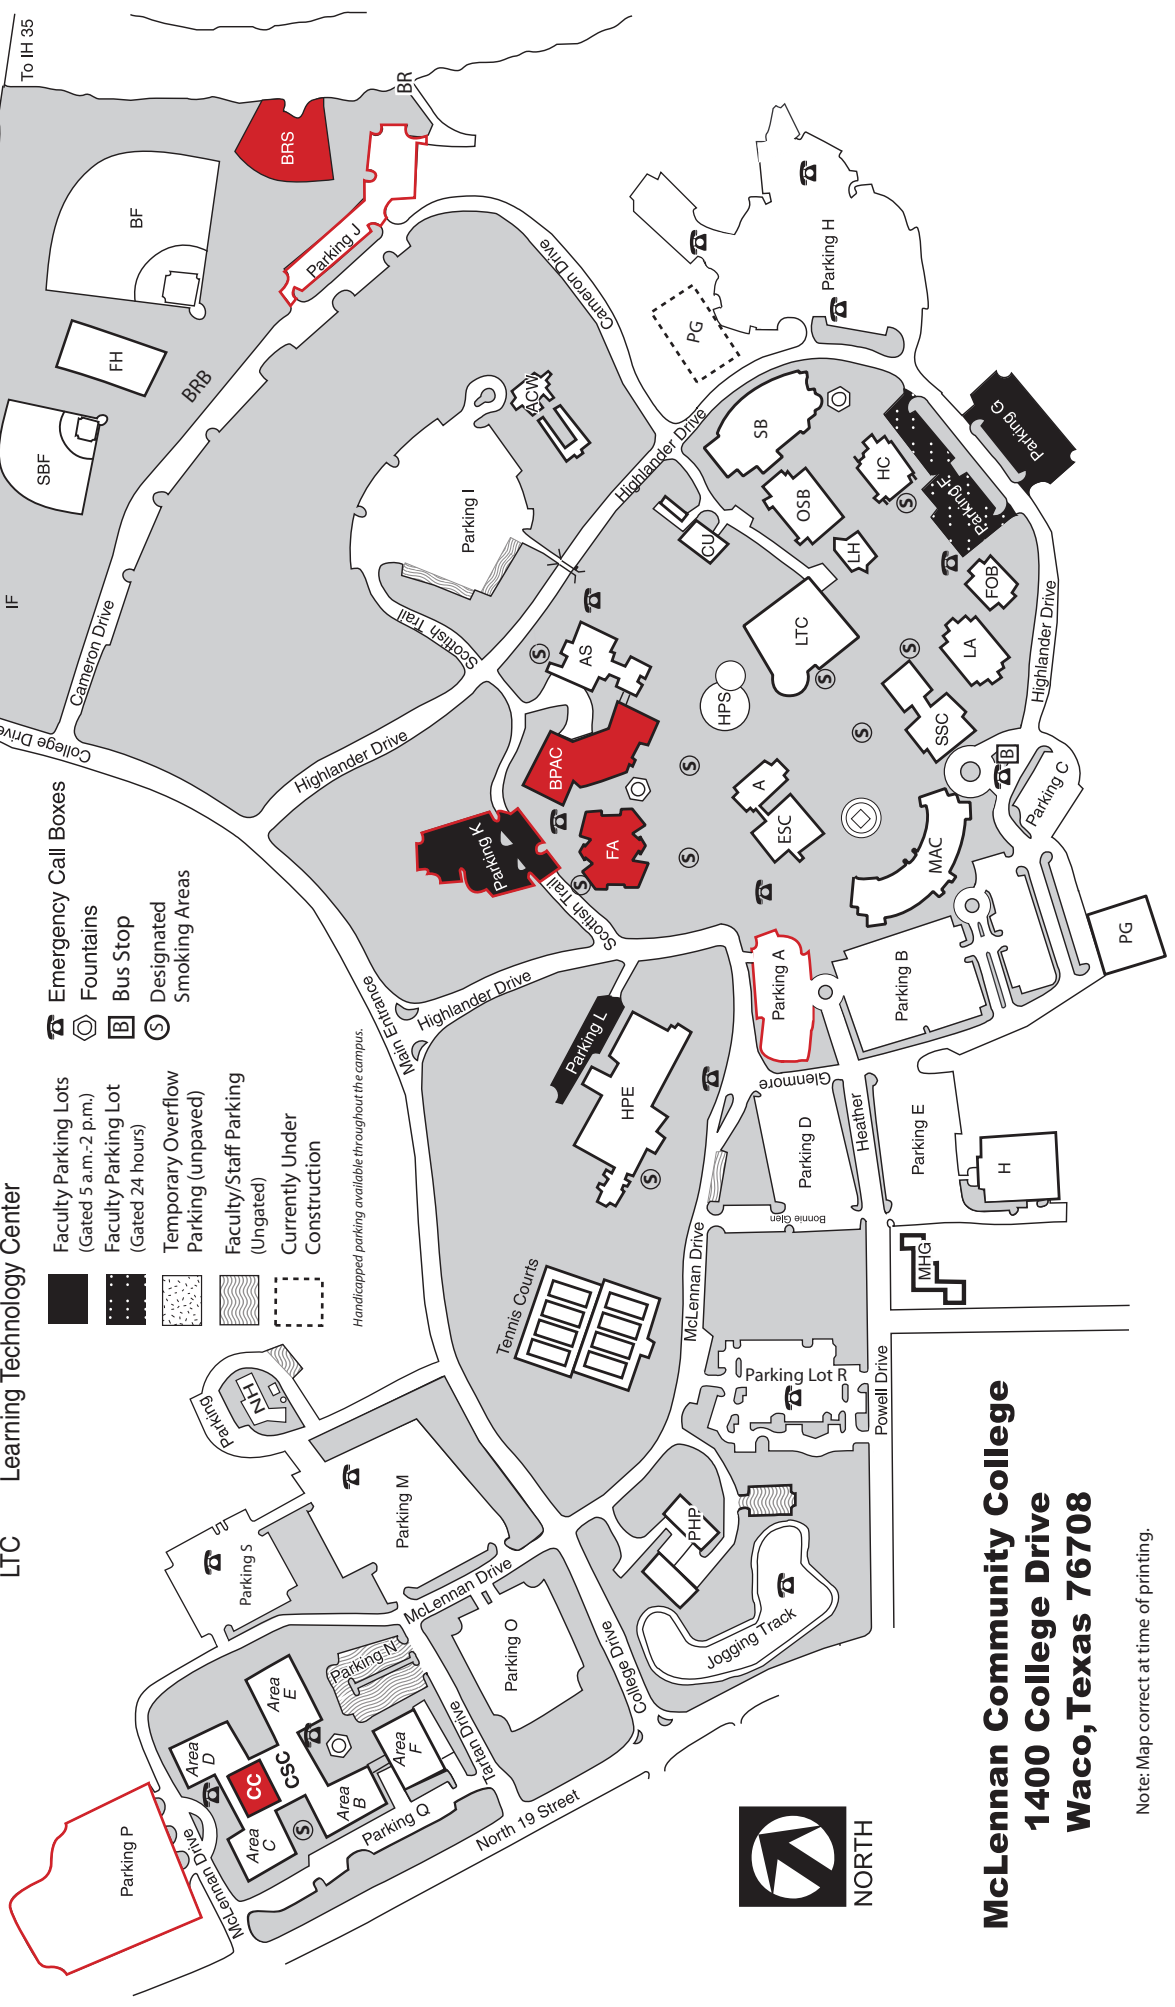

From Austin – Head north on I-35. From I-35 take the Martin Luther King Boulevard exit, exit #335-C. Turn left onto MLK Boulevard. Drive until you reach Lake Shore Drive. Make a left there. Go to the next light, which will be College Drive, and make a left. Make another left on Highlander Drive (The third left with McLennan Community College signs on either side).

A	Administration	ESC	Enrollment Services Center	MAC	Michaelis Academic Center
ACW	Art Center Waco	FA	Fine Arts	MHG	McLennan House & Gardens
AS	Applied Science	FH	Field House	NH	Northwood House
BF	Baseball Field	FOB	Faculty Office Building	OSB	Old Science Building
BPAC	Ball Performing Arts Center	H	The Highlands Gym	PG	Parking Garage
BR	Boat Ramp	HC	Health Careers	PHP	Physical Plant & Campus Police
BRB	Bosque River Ballpark	HPE	Health & Physical Education	SB	Science Building
BRS	Bosque River Stage	HPS	Highlander Plaza & Stage	SBF	Softball Field
CC	Conference Center	IF	Intramural Fields	SSC	Student Services Center
CSC	Community Services Center	LA	Liberal Arts		
CU	Central Utility	LH	Lecture Hall		
		LTC	Learning Technology Center		

- Faculty Parking Lots (Gated 5 a.m.-2 p.m.)
- Faculty Parking Lot (Gated 24 hours)
- Temporary Overflow Parking (unpaved)
- Faculty/Staff Parking (Ungated)
- Currently Under Construction
- Emergency Call Boxes
- Fountains
- Bus Stop
- Designated Smoking Areas

Handicapped parking available throughout the campus.

McLennan Community College
1400 College Drive
Waco, Texas 76708

Note: Map correct at time of printing.